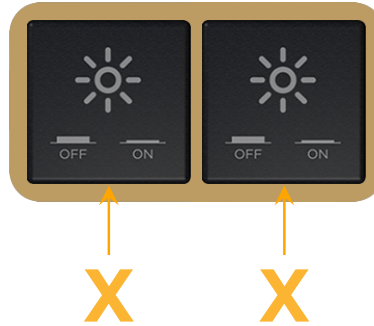

Bezel Finish: **STANDARD BRONZE (ABS)**

Custom Finishes Available M-POWER-2T-XX-BZAB

Features:

Module/Port Options:

- A** Tamper Resistant AC Receptacle
- E** USB-A & USB-C (20W)
- M** Double USB-A (Fast Charging Ports - 18W)
- H** HDMI
- 6** CAT 6
- 12** RJ 12
- X** Switched AC
- Y** 3-Way Switch (Low Voltage)
- V** USB-C (45W High Speed Charging Port)
- S** USB-C (25W High Speed Charging Port)
- R** Switched AC (Rocker Switch)
- D** Dimmer Switch

Plug:

Supplied with Low Profile Flat 45° Angle 120 VAC Plug

Optional Standard Straight 120 VAC Plug

Optional Straight 120 VAC Pass-through Plug

- CLEAN, COMPACT DESIGN
- STREAMLINED
- LOW PROFILE
- SIDE-EXITING CORDS
- PLUG & PLAY
- 6' AC CORD & PLUG (FLAT PLUG STANDARD)
- CUSTOMIZABLE CONFIGURATIONS AND FINISHES
- UL LISTED FOR MOUNTING IN FURNITURE
- 15A