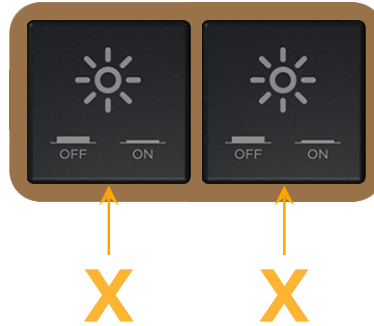

M-POWER-2T

AC POWER & DATA CONNECTIVITY SOLUTION

M-POWER-2T-XX-BZ5AB

Distributed by

Mormax Company, Inc.

8 Westchester Plaza

Elmsford, NY 10523

914-699-0101

sales@mormax.com

mormax.com

Metro Light & Power's line of power & data solutions offers sophisticated design elements combined with greater ease of installation. Streamlined and low-profile, enhanced by side-exiting cords, our outlets advance the industry with their cutting edge look and feel. We believe flexibility is key, and we provide a variety of mounting options, including the ability to mount in limited spaces. Our outlets are available in many finishes and configurations, in addition to a custom color and finish capability for our clients.

Bezel Finish: **ARCHITECTURAL BRONZE (ABS)**

Custom Finishes Available M-POWER-2T-XX-BZ5AB

Features:

Module/Port Options:

- **A** Tamper Resistant AC Receptacle
- **E** USB-A & USB-C (20W)
- **M** Double USB-A (Fast Charging Ports - 18W)
- **H** HDMI
- **6** CAT 6
- **12** RJ 12
- **X** Switched AC
- **Y** 3-Way Switch (Low Voltage)
- **V** USB-C (45W High Speed Charging Port)
- **S** USB-C (25W High Speed Charging Port)
- **R** Switched AC (Rocker Switch)
- **D** Dimmer Switch

Plug:

Supplied with Low Profile Flat 45° Angle 120 VAC Plug

Optional Standard Straight 120 VAC Plug

Optional Straight 120 VAC Pass-through Plug

- CLEAN, COMPACT DESIGN
- STREAMLINED
- LOW PROFILE
- SIDE-EXITING CORDS
- PLUG & PLAY
- 6' AC CORD & PLUG (FLAT PLUG STANDARD)
- CUSTOMIZABLE CONFIGURATIONS AND FINISHES
- UL LISTED FOR MOUNTING IN FURNITURE
- 15A