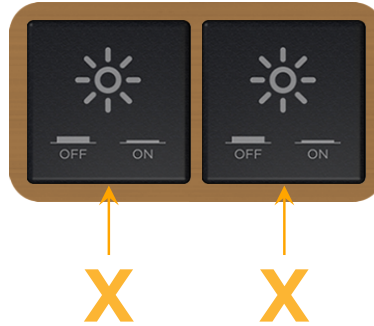

Bezel Finish: **SOLID BRONZE BRUSHED**

Custom Finishes Available M-POWER-2T-XX-BZ4B

Features:

**Module/Port Options:**

- A** Tamper Resistant AC Receptacle
- E** USB-A & USB-C (20W)
- M** Double USB-A (Fast Charging Ports - 18W)
- H** HDMI
- 6** CAT 6
- 12** RJ 12
- X** Switched AC
- Y** 3-Way Switch (Low Voltage)
- V** USB-C (45W High Speed Charging Port)
- S** USB-C (25W High Speed Charging Port)
- R** Switched AC (Rocker Switch)
- D** Dimmer Switch

**Plug:**

Supplied with Low Profile Flat 45° Angle 120 VAC Plug

Optional Standard Straight 120 VAC Plug

Optional Straight 120 VAC Pass-through Plug

- CLEAN, COMPACT DESIGN
- STREAMLINED
- LOW PROFILE
- SIDE-EXITING CORDS
- PLUG & PLAY
- 6' AC CORD & PLUG (FLAT PLUG STANDARD)
- CUSTOMIZABLE CONFIGURATIONS AND FINISHES
- UL LISTED FOR MOUNTING IN FURNITURE
- 15A