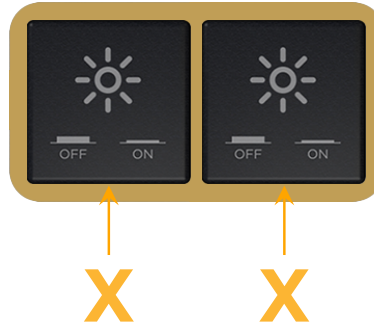

M-POWER-2T

AC POWER & DATA CONNECTIVITY SOLUTION

M-POWER-2T-XX-BRB

Distributed by

Mormax Company, Inc.

8 Westchester Plaza

Elmsford, NY 10523

914-699-0101

sales@mormax.com

mormax.com

Metro Light & Power's line of power & data solutions offers sophisticated design elements combined with greater ease of installation. Streamlined and low-profile, enhanced by side-exiting cords, our outlets advance the industry with their cutting edge look and feel. We believe flexibility is key, and we provide a variety of mounting options, including the ability to mount in limited spaces. Our outlets are available in many finishes and configurations, in addition to a custom color and finish capability for our clients.

Bezel Finish: **SOLID BRASS**

Custom Finishes Available M-POWER-2T-XX-BRB

Features:

Module/Port Options:

- A Tamper Resistant AC Receptacle
- E USB-A & USB-C (20W)
- M Double USB-A (Fast Charging Ports - 18W)
- H HDMI
- 6 CAT 6
- 12 RJ 12
- X Switched AC
- Y 3-Way Switch (Low Voltage)
- V USB-C (45W High Speed Charging Port)
- S USB-C (25W High Speed Charging Port)
- R Switched AC (Rocker Switch)
- D Dimmer Switch

Plug:

Supplied with Low Profile Flat 45° Angle 120 VAC Plug

Optional Standard Straight 120 VAC Plug

Optional Straight 120 VAC Pass-through Plug

- CLEAN, COMPACT DESIGN
- STREAMLINED
- LOW PROFILE
- SIDE-EXITING CORDS
- PLUG & PLAY
- 6' AC CORD & PLUG (FLAT PLUG STANDARD)
- CUSTOMIZABLE CONFIGURATIONS AND FINISHES
- UL LISTED FOR MOUNTING IN FURNITURE
- 15A