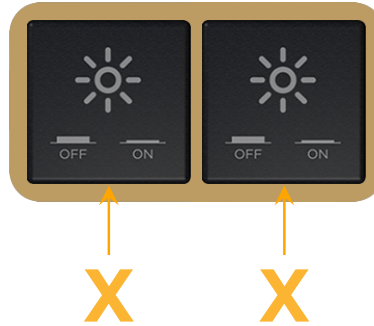

M-POWER-2T

AC POWER & DATA CONNECTIVITY SOLUTION

M-POWER-2T-XX-BRAB

Distributed by

Mormax Company, Inc.

8 Westchester Plaza

Elmsford, NY 10523

914-699-0101

sales@mormax.com

mormax.com

Metro Light & Power's line of power & data solutions offers sophisticated design elements combined with greater ease of installation. Streamlined and low-profile, enhanced by side-exiting cords, our outlets advance the industry with their cutting edge look and feel. We believe flexibility is key, and we provide a variety of mounting options, including the ability to mount in limited spaces. Our outlets are available in many finishes and configurations, in addition to a custom color and finish capability for our clients.

Bezel Finish: **BRASS (ABS)**

Custom Finishes Available M-POWER-2T-XX-BRAB

Features:

Module/Port Options:

- **A** Tamper Resistant AC Receptacle
- **E** USB-A & USB-C (20W)
- **M** Double USB-A (Fast Charging Ports - 18W)
- **H** HDMI
- **6** CAT 6
- **12** RJ 12
- **X** Switched AC
- **Y** 3-Way Switch (Low Voltage)
- **V** USB-C (45W High Speed Charging Port)
- **S** USB-C (25W High Speed Charging Port)
- **R** Switched AC (Rocker Switch)
- **D** Dimmer Switch

Plug:

Supplied with Low Profile Flat 45° Angle 120 VAC Plug

Optional Standard Straight 120 VAC Plug

Optional Straight 120 VAC Pass-through Plug

- CLEAN, COMPACT DESIGN
- STREAMLINED
- LOW PROFILE
- SIDE-EXITING CORDS
- PLUG & PLAY
- 6' AC CORD & PLUG (FLAT PLUG STANDARD)
- CUSTOMIZABLE CONFIGURATIONS AND FINISHES
- UL LISTED FOR MOUNTING IN FURNITURE
- 15A