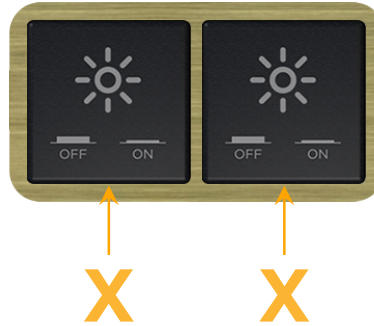

Bezel Finish: **BRASS ANTIQUED (ABS)**

Custom Finishes Available M-POWER-2T-XX-BRAAB

Features:

Module/Port Options:

- A** Tamper Resistant AC Receptacle
- E** USB-A & USB-C (20W)
- M** Double USB-A (Fast Charging Ports - 18W)
- H** HDMI
- 6** CAT 6
- 12** RJ 12
- X** Switched AC
- Y** 3-Way Switch (Low Voltage)
- V** USB-C (45W High Speed Charging Port)
- S** USB-C (25W High Speed Charging Port)
- R** Switched AC (Rocker Switch)
- D** Dimmer Switch

Plug:

Supplied with Low Profile Flat 45° Angle 120 VAC Plug

Optional Standard Straight 120 VAC Plug

Optional Straight 120 VAC Pass-through Plug

- CLEAN, COMPACT DESIGN
- STREAMLINED
- LOW PROFILE
- SIDE-EXITING CORDS
- PLUG & PLAY
- 6' AC CORD & PLUG (FLAT PLUG STANDARD)
- CUSTOMIZABLE CONFIGURATIONS AND FINISHES
- UL LISTED FOR MOUNTING IN FURNITURE
- 15A