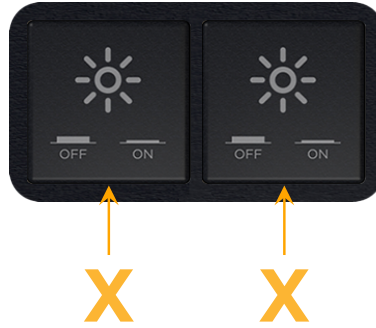

Bezel Finish: **BLACK (STEEL)**

Custom Finishes Available M-POWER-2T-XX-BB

Features:

Module/Port Options:

- A** Tamper Resistant AC Receptacle
- E** USB-A & USB-C (20W)
- M** Double USB-A (Fast Charging Ports - 18W)
- H** HDMI
- 6** CAT 6
- 12** RJ 12
- X** Switched AC
- Y** 3-Way Switch (Low Voltage)
- V** USB-C (45W High Speed Charging Port)
- S** USB-C (25W High Speed Charging Port)
- R** Switched AC (Rocker Switch)
- D** Dimmer Switch

Plug:

Supplied with Low Profile Flat 45° Angle 120 VAC Plug

Optional Standard Straight 120 VAC Plug

Optional Straight 120 VAC Pass-through Plug

- CLEAN, COMPACT DESIGN
- STREAMLINED
- LOW PROFILE
- SIDE-EXITING CORDS
- PLUG & PLAY
- 6' AC CORD & PLUG (FLAT PLUG STANDARD)
- CUSTOMIZABLE CONFIGURATIONS AND FINISHES
- UL LISTED FOR MOUNTING IN FURNITURE
- 15A