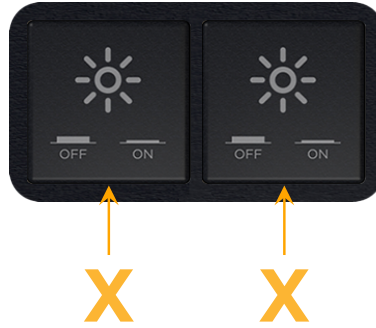

Bezel Finish: **BLACK (ABS)**

Custom Finishes Available M-POWER-2T-XX-BAB

Features:

Module/Port Options:

- A** Tamper Resistant AC Receptacle
- E** USB-A & USB-C (20W)
- M** Double USB-A (Fast Charging Ports - 18W)
- H** HDMI
- 6** CAT 6
- 12** RJ 12
- X** Switched AC
- Y** 3-Way Switch (Low Voltage)
- V** USB-C (45W High Speed Charging Port)
- S** USB-C (25W High Speed Charging Port)
- R** Switched AC (Rocker Switch)
- D** Dimmer Switch

Plug:

Supplied with Low Profile Flat 45° Angle 120 VAC Plug

Optional Standard Straight 120 VAC Plug

Optional Straight 120 VAC Pass-through Plug

- CLEAN, COMPACT DESIGN
- STREAMLINED
- LOW PROFILE
- SIDE-EXITING CORDS
- PLUG & PLAY
- 6' AC CORD & PLUG (FLAT PLUG STANDARD)
- CUSTOMIZABLE CONFIGURATIONS AND FINISHES
- UL LISTED FOR MOUNTING IN FURNITURE
- 15A