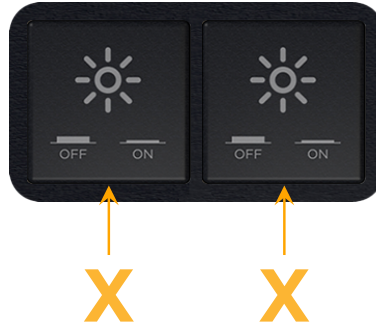

Bezel Finish: **SATIN BLACK (ABS)**

Custom Finishes Available M-POWER-2T-XX-B2AB

Features:

Module/Port Options:

- A** Tamper Resistant AC Receptacle
- E** USB-A & USB-C (20W)
- M** Double USB-A (Fast Charging Ports - 18W)
- H** HDMI
- 6** CAT 6
- 12** RJ 12
- X** Switched AC
- Y** 3-Way Switch (Low Voltage)
- V** USB-C (45W High Speed Charging Port)
- S** USB-C (25W High Speed Charging Port)
- R** Switched AC (Rocker Switch)
- D** Dimmer Switch

Plug:

Supplied with Low Profile Flat 45° Angle 120 VAC Plug

Optional Standard Straight 120 VAC Plug

Optional Straight 120 VAC Pass-through Plug

- CLEAN, COMPACT DESIGN
- STREAMLINED
- LOW PROFILE
- SIDE-EXITING CORDS
- PLUG & PLAY
- 6' AC CORD & PLUG (FLAT PLUG STANDARD)
- CUSTOMIZABLE CONFIGURATIONS AND FINISHES
- UL LISTED FOR MOUNTING IN FURNITURE
- 15A