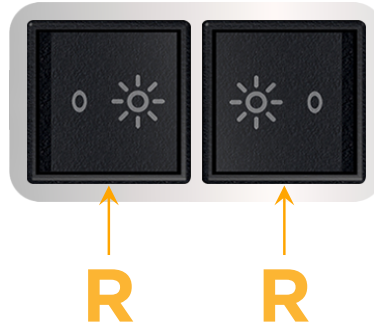

Bezel Finish: **CHROME (ABS)**

Custom Finishes Available M-POWER-2T-RR-CRAB

Features:

Module/Port Options:

- A** Tamper Resistant AC Receptacle
- E** USB-A & USB-C (20W)
- M** Double USB-A (Fast Charging Ports - 18W)
- H** HDMI
- 6** CAT 6
- 12** RJ 12
- X** Switched AC
- Y** 3-Way Switch (Low Voltage)
- V** USB-C (45W High Speed Charging Port)
- S** USB-C (25W High Speed Charging Port)
- R** Switched AC (Rocker Switch)
- D** Dimmer Switch

Plug:

Supplied with Low Profile Flat 45° Angle 120 VAC Plug

Optional Standard Straight 120 VAC Plug

Optional Straight 120 VAC Pass-through Plug

- CLEAN, COMPACT DESIGN
- STREAMLINED
- LOW PROFILE
- SIDE-EXITING CORDS
- PLUG & PLAY
- 6' AC CORD & PLUG (FLAT PLUG STANDARD)
- CUSTOMIZABLE CONFIGURATIONS AND FINISHES
- UL LISTED FOR MOUNTING IN FURNITURE
- 15A