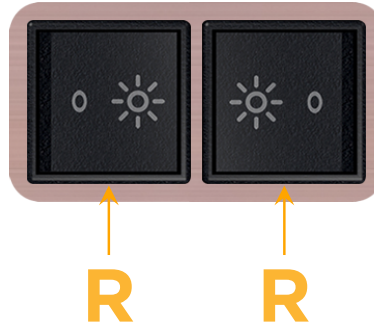

M-POWER-2T

AC POWER & DATA CONNECTIVITY SOLUTION

M-POWER-2T-RR-CHAB

Distributed by

Mormax Company, Inc.

8 Westchester Plaza

Elmsford, NY 10523

914-699-0101

sales@mormax.com

mormax.com

Metro Light & Power's line of power & data solutions offers sophisticated design elements combined with greater ease of installation. Streamlined and low-profile, enhanced by side-exiting cords, our outlets advance the industry with their cutting edge look and feel. We believe flexibility is key, and we provide a variety of mounting options, including the ability to mount in limited spaces. Our outlets are available in many finishes and configurations, in addition to a custom color and finish capability for our clients.

Bezel Finish: **CHAMPAGNE (ABS)**

Custom Finishes Available M-POWER-2T-RR-CHAB

Features:

Module/Port Options:

- **A** Tamper Resistant AC Receptacle
- **E** USB-A & USB-C (20W)
- **M** Double USB-A (Fast Charging Ports - 18W)
- **H** HDMI
- **6** CAT 6
- **12** RJ 12
- **X** Switched AC
- **Y** 3-Way Switch (Low Voltage)
- **V** USB-C (45W High Speed Charging Port)
- **S** USB-C (25W High Speed Charging Port)
- **R** Switched AC (Rocker Switch)
- **D** Dimmer Switch

Plug:

Supplied with Low Profile Flat 45° Angle 120 VAC Plug

Optional Standard Straight 120 VAC Plug

Optional Straight 120 VAC Pass-through Plug

- CLEAN, COMPACT DESIGN
- STREAMLINED
- LOW PROFILE
- SIDE-EXITING CORDS
- PLUG & PLAY
- 6' AC CORD & PLUG (FLAT PLUG STANDARD)
- CUSTOMIZABLE CONFIGURATIONS AND FINISHES
- UL LISTED FOR MOUNTING IN FURNITURE
- 15A