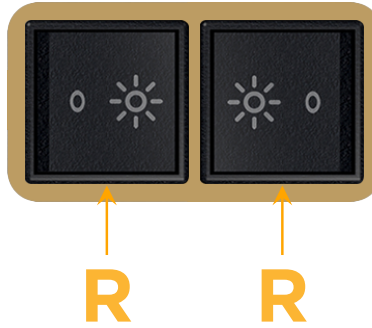

M-POWER-2T

AC POWER & DATA CONNECTIVITY SOLUTION

M-POWER-2T-RR-BZAB

Distributed by

Mormax Company, Inc.

8 Westchester Plaza

Elmsford, NY 10523

914-699-0101

sales@mormax.com

mormax.com

Metro Light & Power's line of power & data solutions offers sophisticated design elements combined with greater ease of installation. Streamlined and low-profile, enhanced by side-exiting cords, our outlets advance the industry with their cutting edge look and feel. We believe flexibility is key, and we provide a variety of mounting options, including the ability to mount in limited spaces. Our outlets are available in many finishes and configurations, in addition to a custom color and finish capability for our clients.

Bezel Finish: **STANDARD BRONZE (ABS)**

Custom Finishes Available M-POWER-2T-RR-BZAB

Features:

Module/Port Options:

- **A** Tamper Resistant AC Receptacle
- **E** USB-A & USB-C (20W)
- **M** Double USB-A (Fast Charging Ports - 18W)
- **H** HDMI
- **6** CAT 6
- **12** RJ 12
- **X** Switched AC
- **Y** 3-Way Switch (Low Voltage)
- **V** USB-C (45W High Speed Charging Port)
- **S** USB-C (25W High Speed Charging Port)
- **R** Switched AC (Rocker Switch)
- **D** Dimmer Switch

Plug:

Supplied with Low Profile Flat 45° Angle 120 VAC Plug

Optional Standard Straight 120 VAC Plug

Optional Straight 120 VAC Pass-through Plug

- CLEAN, COMPACT DESIGN
- STREAMLINED
- LOW PROFILE
- SIDE-EXITING CORDS
- PLUG & PLAY
- 6' AC CORD & PLUG (FLAT PLUG STANDARD)
- CUSTOMIZABLE CONFIGURATIONS AND FINISHES
- UL LISTED FOR MOUNTING IN FURNITURE
- 15A