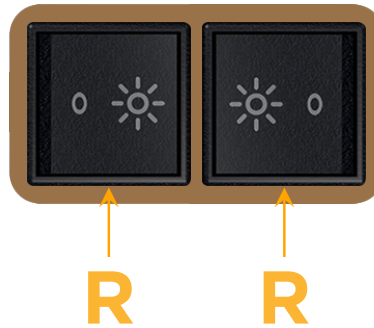

M-POWER-2T

AC POWER & DATA CONNECTIVITY SOLUTION

M-POWER-2T-RR-BZ5AB

Distributed by

Mormax Company, Inc.

8 Westchester Plaza

Elmsford, NY 10523

914-699-0101

sales@mormax.com

mormax.com

Metro Light & Power's line of power & data solutions offers sophisticated design elements combined with greater ease of installation. Streamlined and low-profile, enhanced by side-exiting cords, our outlets advance the industry with their cutting edge look and feel. We believe flexibility is key, and we provide a variety of mounting options, including the ability to mount in limited spaces. Our outlets are available in many finishes and configurations, in addition to a custom color and finish capability for our clients.

Bezel Finish: **ARCHITECTURAL BRONZE (ABS)**

Custom Finishes Available M-POWER-2T-RR-BZ5AB

Features:

Module/Port Options:

- **A** Tamper Resistant AC Receptacle
- **E** USB-A & USB-C (20W)
- **M** Double USB-A (Fast Charging Ports - 18W)
- **H** HDMI
- **6** CAT 6
- **12** RJ 12
- **X** Switched AC
- **Y** 3-Way Switch (Low Voltage)
- **V** USB-C (45W High Speed Charging Port)
- **S** USB-C (25W High Speed Charging Port)
- **R** Switched AC (Rocker Switch)
- **D** Dimmer Switch

Plug:

Supplied with Low Profile Flat 45° Angle 120 VAC Plug

Optional Standard Straight 120 VAC Plug

Optional Straight 120 VAC Pass-through Plug

- CLEAN, COMPACT DESIGN
- STREAMLINED
- LOW PROFILE
- SIDE-EXITING CORDS
- PLUG & PLAY
- 6' AC CORD & PLUG (FLAT PLUG STANDARD)
- CUSTOMIZABLE CONFIGURATIONS AND FINISHES
- UL LISTED FOR MOUNTING IN FURNITURE
- 15A