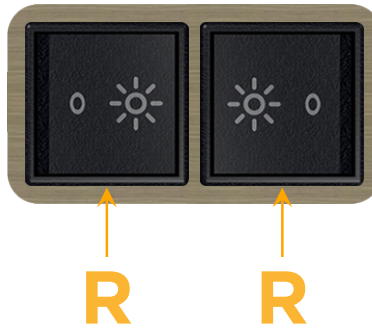

M-POWER-2T

AC POWER & DATA CONNECTIVITY SOLUTION

M-POWER-2T-RR-BZ5AAB

Distributed by

Mormax Company, Inc.

8 Westchester Plaza

Elmsford, NY 10523

914-699-0101

sales@mormax.com

mormax.com

Metro Light & Power's line of power & data solutions offers sophisticated design elements combined with greater ease of installation. Streamlined and low-profile, enhanced by side-exiting cords, our outlets advance the industry with their cutting edge look and feel. We believe flexibility is key, and we provide a variety of mounting options, including the ability to mount in limited spaces. Our outlets are available in many finishes and configurations, in addition to a custom color and finish capability for our clients.

Bezel Finish: **ANTIQUED ARCHITECTURAL BRONZE (ABS)**

Custom Finishes Available M-POWER-2T-RR-BZ5AAB

Features:

Module/Port Options:

- **A** Tamper Resistant AC Receptacle
- **E** USB-A & USB-C (20W)
- **M** Double USB-A (Fast Charging Ports - 18W)
- **H** HDMI
- **6** CAT 6
- **12** RJ 12
- **X** Switched AC
- **Y** 3-Way Switch (Low Voltage)
- **V** USB-C (45W High Speed Charging Port)
- **S** USB-C (25W High Speed Charging Port)
- **R** Switched AC (Rocker Switch)
- **D** Dimmer Switch

Plug:

- Supplied with Low Profile Flat 45° Angle 120 VAC Plug
- Optional Standard Straight 120 VAC Plug
- Optional Straight 120 VAC Pass-through Plug

- CLEAN, COMPACT DESIGN
- STREAMLINED
- LOW PROFILE
- SIDE-EXITING CORDS
- PLUG & PLAY
- 6' AC CORD & PLUG (FLAT PLUG STANDARD)
- CUSTOMIZABLE CONFIGURATIONS AND FINISHES
- UL LISTED FOR MOUNTING IN FURNITURE
- 15A