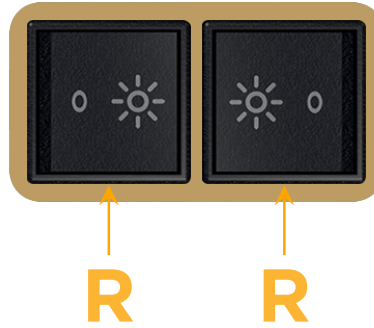

Bezel Finish: **BRASS (ABS)**

Custom Finishes Available M-POWER-2T-RR-BRAB

Features:

Module/Port Options:

- A** Tamper Resistant AC Receptacle
- E** USB-A & USB-C (20W)
- M** Double USB-A (Fast Charging Ports - 18W)
- H** HDMI
- 6** CAT 6
- 12** RJ 12
- X** Switched AC
- Y** 3-Way Switch (Low Voltage)
- V** USB-C (45W High Speed Charging Port)
- S** USB-C (25W High Speed Charging Port)
- R** Switched AC (Rocker Switch)
- D** Dimmer Switch

Plug:

Supplied with Low Profile Flat 45° Angle 120 VAC Plug

Optional Standard Straight 120 VAC Plug

Optional Straight 120 VAC Pass-through Plug

- CLEAN, COMPACT DESIGN
- STREAMLINED
- LOW PROFILE
- SIDE-EXITING CORDS
- PLUG & PLAY
- 6' AC CORD & PLUG (FLAT PLUG STANDARD)
- CUSTOMIZABLE CONFIGURATIONS AND FINISHES
- UL LISTED FOR MOUNTING IN FURNITURE
- 15A