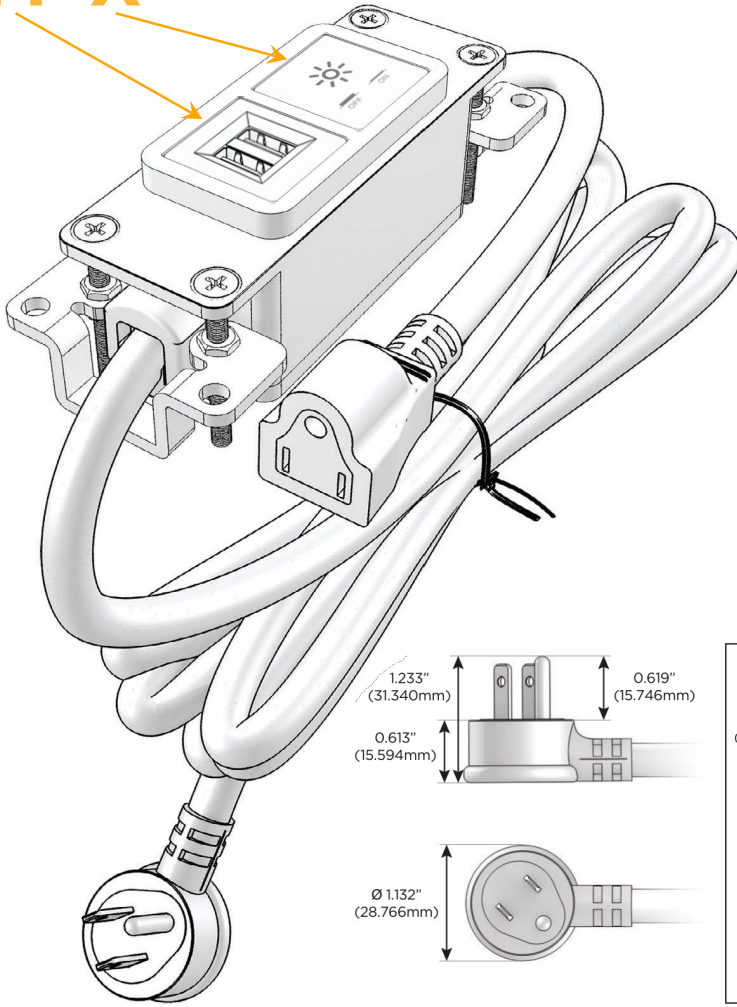

Bezel Finish: **GUNMETAL (ABS)**

Custom Finishes Available M-POWER-2T-MX-S3AB

Features:

Module/Port Options:

- A** Tamper Resistant AC Receptacle
- E** USB-A & USB-C (20W)
- M** Double USB-A (Fast Charging Ports - 18W)
- H** HDMI
- 6** CAT 6
- 12** RJ 12
- X** Switched AC
- Y** 3-Way Switch (Low Voltage)
- V** USB-C (45W High Speed Charging Port)
- S** USB-C (25W High Speed Charging Port)
- R** Switched AC (Rocker Switch)
- D** Dimmer Switch

Plug:

Supplied with Low Profile Flat 45° Angle 120 VAC Plug

Optional Standard Straight 120 VAC Plug

Optional Straight 120 VAC Pass-through Plug

- CLEAN, COMPACT DESIGN
- STREAMLINED
- LOW PROFILE
- SIDE-EXITING CORDS
- PLUG & PLAY
- 6' AC CORD & PLUG (FLAT PLUG STANDARD)
- CUSTOMIZABLE CONFIGURATIONS AND FINISHES
- UL LISTED FOR MOUNTING IN FURNITURE
- 15A

sales@mormax.com

mormax.com

Specs:

Modules/Ports:

M Double USB-A (Fast Charging Ports - 18W)

X Switched AC

M X

TOP