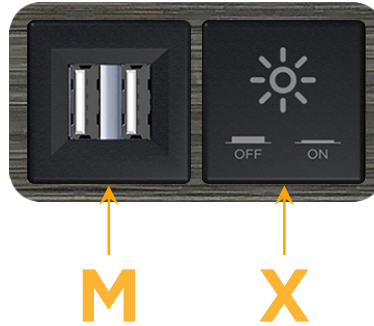

Bezel Finish: **GUNMETAL (ABS)**

Custom Finishes Available M-POWER-2T-MX-S3AB

Features:

Module/Port Options:

- A** Tamper Resistant AC Receptacle
- E** USB-A & USB-C (20W)
- M** Double USB-A (Fast Charging Ports - 18W)
- H** HDMI
- 6** CAT 6
- 12** RJ 12
- X** Switched AC
- Y** 3-Way Switch (Low Voltage)
- V** USB-C (45W High Speed Charging Port)
- S** USB-C (25W High Speed Charging Port)
- R** Switched AC (Rocker Switch)
- D** Dimmer Switch

Plug:

Supplied with Low Profile Flat 45° Angle 120 VAC Plug

Optional Standard Straight 120 VAC Plug

Optional Straight 120 VAC Pass-through Plug

- CLEAN, COMPACT DESIGN
- STREAMLINED
- LOW PROFILE
- SIDE-EXITING CORDS
- PLUG & PLAY
- 6' AC CORD & PLUG (FLAT PLUG STANDARD)
- CUSTOMIZABLE CONFIGURATIONS AND FINISHES
- UL LISTED FOR MOUNTING IN FURNITURE
- 15A