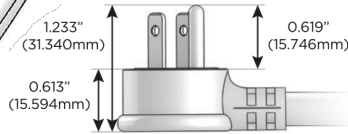

sales@mormax.com

mormax.com

Specs:

Modules/Ports:

M Double USB-A (Fast Charging Ports - 18W)

X Switched AC

M X

TOP