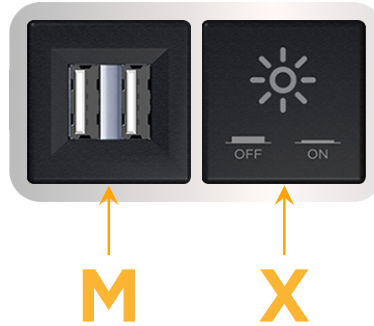

Bezel Finish: **CHROME (ABS)**

Custom Finishes Available M-POWER-2T-MX-CRAB

Features:

Module/Port Options:

- A** Tamper Resistant AC Receptacle
- E** USB-A & USB-C (20W)
- M** Double USB-A (Fast Charging Ports - 18W)
- H** HDMI
- 6** CAT 6
- 12** RJ 12
- X** Switched AC
- Y** 3-Way Switch (Low Voltage)
- V** USB-C (45W High Speed Charging Port)
- S** USB-C (25W High Speed Charging Port)
- R** Switched AC (Rocker Switch)
- D** Dimmer Switch

Plug:

Supplied with Low Profile Flat 45° Angle 120 VAC Plug

Optional Standard Straight 120 VAC Plug

Optional Straight 120 VAC Pass-through Plug

- CLEAN, COMPACT DESIGN
- STREAMLINED
- LOW PROFILE
- SIDE-EXITING CORDS
- PLUG & PLAY
- 6' AC CORD & PLUG (FLAT PLUG STANDARD)
- CUSTOMIZABLE CONFIGURATIONS AND FINISHES
- UL LISTED FOR MOUNTING IN FURNITURE
- 15A