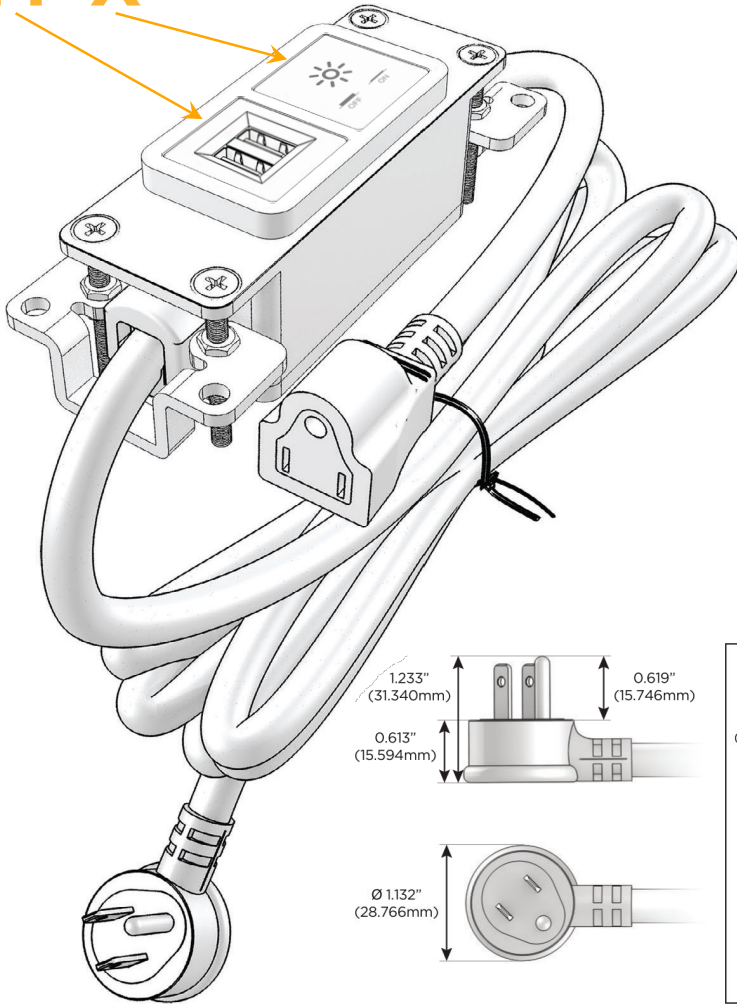

M-POWER-2T

AC POWER & DATA CONNECTIVITY SOLUTION

M-POWER-2T-MX-CRAB

Specs:

Modules/Ports:

- **M** Double USB-A (Fast Charging Ports - 18W)
- **X** Switched AC

Distributed by

Mormax Company, Inc.

8 Westchester Plaza

Elmsford, NY 10523

914-699-0101

sales@mormax.com

mormax.com

M X