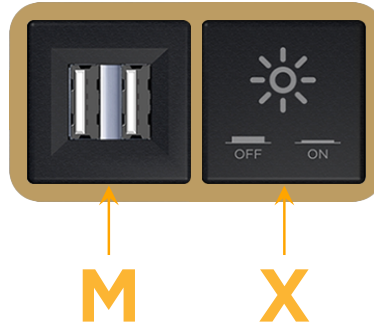

Bezel Finish: **STANDARD BRONZE (ABS)**

Custom Finishes Available M-POWER-2T-MX-BZAB

Features:

Module/Port Options:

- A** Tamper Resistant AC Receptacle
- E** USB-A & USB-C (20W)
- M** Double USB-A (Fast Charging Ports - 18W)
- H** HDMI
- 6** CAT 6
- 12** RJ 12
- X** Switched AC
- Y** 3-Way Switch (Low Voltage)
- V** USB-C (45W High Speed Charging Port)
- S** USB-C (25W High Speed Charging Port)
- R** Switched AC (Rocker Switch)
- D** Dimmer Switch

Plug:

Supplied with Low Profile Flat 45° Angle 120 VAC Plug

Optional Standard Straight 120 VAC Plug

Optional Straight 120 VAC Pass-through Plug

- CLEAN, COMPACT DESIGN
- STREAMLINED
- LOW PROFILE
- SIDE-EXITING CORDS
- PLUG & PLAY
- 6' AC CORD & PLUG (FLAT PLUG STANDARD)
- CUSTOMIZABLE CONFIGURATIONS AND FINISHES
- UL LISTED FOR MOUNTING IN FURNITURE
- 15A