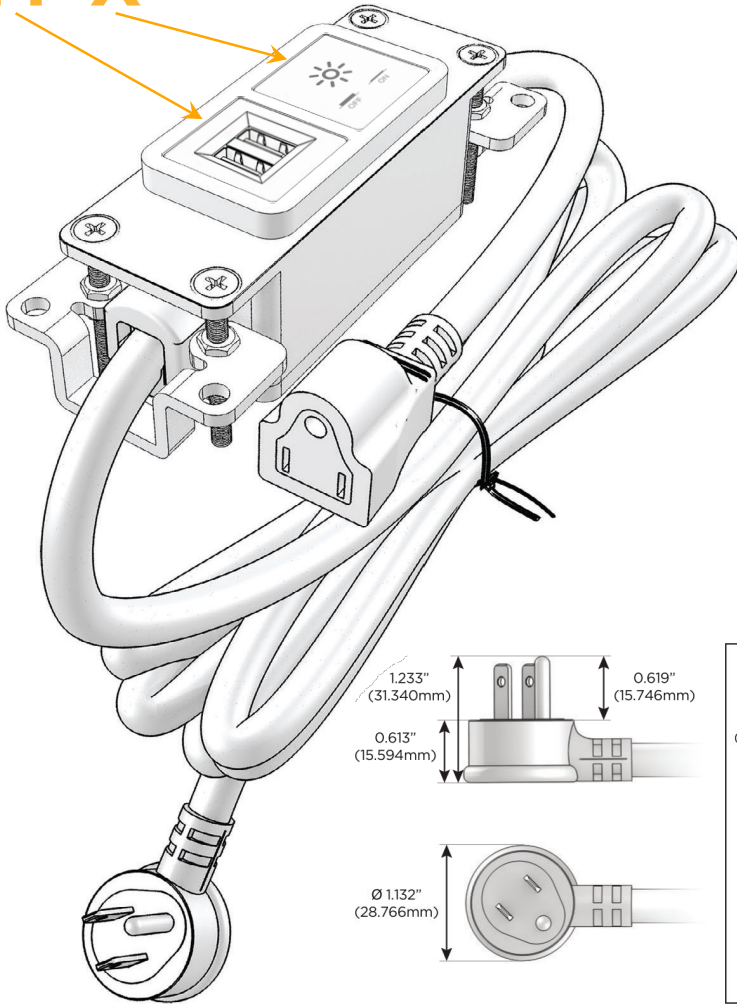

M-POWER-2T

AC POWER & DATA CONNECTIVITY SOLUTION

M-POWER-2T-MX-BZAB

Specs:

Modules/Ports:

- **M** Double USB-A (Fast Charging Ports - 18W)
- **X** Switched AC

Distributed by

Mormax Company, Inc.

8 Westchester Plaza

Elmsford, NY 10523

914-699-0101

sales@mormax.com

mormax.com

M X