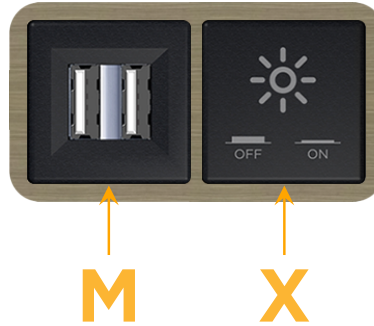

M-POWER-2T

AC POWER & DATA CONNECTIVITY SOLUTION

M-POWER-2T-MX-BZ5AAB

Distributed by

Mormax Company, Inc.

8 Westchester Plaza

Elmsford, NY 10523

914-699-0101

sales@mormax.com

mormax.com

Metro Light & Power's line of power & data solutions offers sophisticated design elements combined with greater ease of installation. Streamlined and low-profile, enhanced by side-exiting cords, our outlets advance the industry with their cutting edge look and feel. We believe flexibility is key, and we provide a variety of mounting options, including the ability to mount in limited spaces. Our outlets are available in many finishes and configurations, in addition to a custom color and finish capability for our clients.

Bezel Finish: **ANTIQUED ARCHITECTURAL BRONZE (ABS)**

Custom Finishes Available M-POWER-2T-MX-BZ5AAB

Features:

Module/Port Options:

- **A** Tamper Resistant AC Receptacle
- **E** USB-A & USB-C (20W)
- **M** Double USB-A (Fast Charging Ports - 18W)
- **H** HDMI
- **6** CAT 6
- **12** RJ 12
- **X** Switched AC
- **Y** 3-Way Switch (Low Voltage)
- **V** USB-C (45W High Speed Charging Port)
- **S** USB-C (25W High Speed Charging Port)
- **R** Switched AC (Rocker Switch)
- **D** Dimmer Switch

Plug:

Supplied with Low Profile Flat 45° Angle 120 VAC Plug

Optional Standard Straight 120 VAC Plug

Optional Straight 120 VAC Pass-through Plug

- CLEAN, COMPACT DESIGN
- STREAMLINED
- LOW PROFILE
- SIDE-EXITING CORDS
- PLUG & PLAY
- 6' AC CORD & PLUG (FLAT PLUG STANDARD)
- CUSTOMIZABLE CONFIGURATIONS AND FINISHES
- UL LISTED FOR MOUNTING IN FURNITURE
- 15A