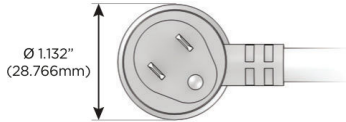

Mormax Company, Inc.

8 Westchester Plaza

Elmsford, NY 10523

914-699-0101

sales@mormax.com

mormax.com

M X