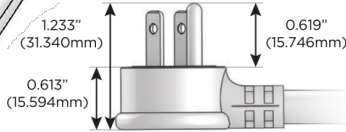

Mormax Company, Inc.

8 Westchester Plaza

Elmsford, NY 10523

914-699-0101

sales@mormax.com

mormax.com

M X