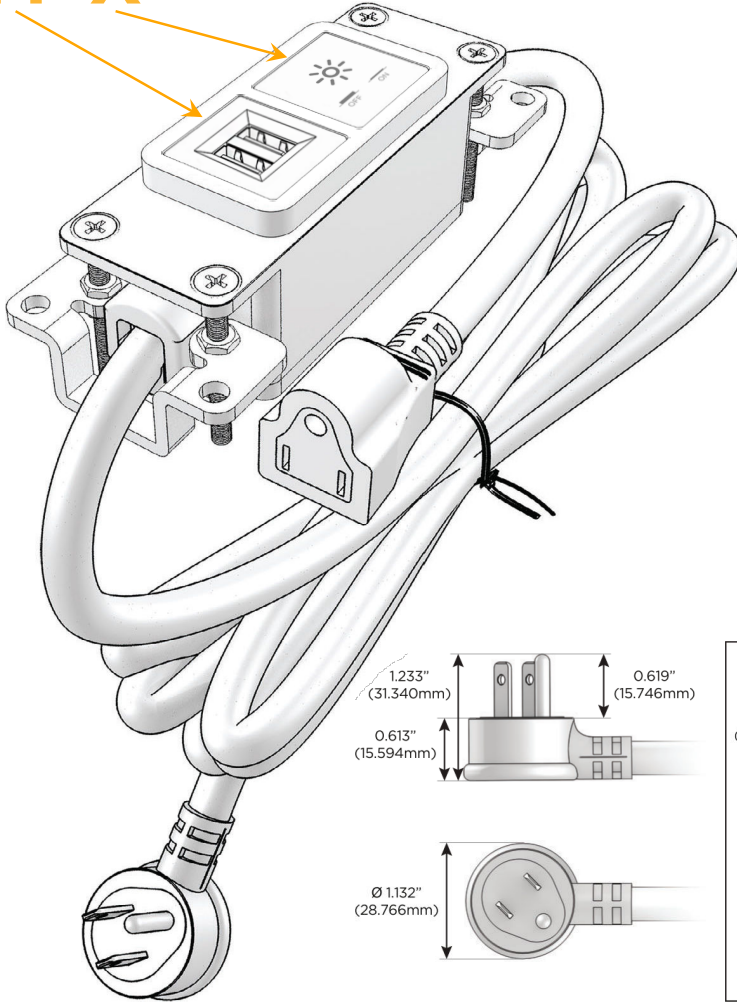

M-POWER-2T

AC POWER & DATA CONNECTIVITY SOLUTION

M-POWER-2T-MX-BZ5AAB

Specs:

Modules/Ports:

- **M** Double USB-A (Fast Charging Ports - 18W)
- **X** Switched AC

Distributed by

Mormax Company, Inc.

8 Westchester Plaza

Elmsford, NY 10523

914-699-0101

sales@mormax.com

mormax.com

M X