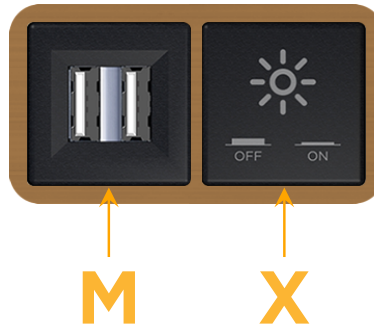

M-POWER-2T

AC POWER & DATA CONNECTIVITY SOLUTION

M-POWER-2T-MX-BZ4B

Distributed by

Mormax Company, Inc.

8 Westchester Plaza

Elmsford, NY 10523

914-699-0101

sales@mormax.com

mormax.com

Metro Light & Power's line of power & data solutions offers sophisticated design elements combined with greater ease of installation. Streamlined and low-profile, enhanced by side-exiting cords, our outlets advance the industry with their cutting edge look and feel. We believe flexibility is key, and we provide a variety of mounting options, including the ability to mount in limited spaces. Our outlets are available in many finishes and configurations, in addition to a custom color and finish capability for our clients.

Bezel Finish: **SOLID BRONZE BRUSHED**

Custom Finishes Available M-POWER-2T-MX-BZ4B

Features:

Module/Port Options:

- **A** Tamper Resistant AC Receptacle
- **E** USB-A & USB-C (20W)
- **M** Double USB-A (Fast Charging Ports - 18W)
- **H** HDMI
- **6** CAT 6
- **12** RJ 12
- **X** Switched AC
- **Y** 3-Way Switch (Low Voltage)
- **V** USB-C (45W High Speed Charging Port)
- **S** USB-C (25W High Speed Charging Port)
- **R** Switched AC (Rocker Switch)
- **D** Dimmer Switch

Plug:

Supplied with Low Profile Flat 45° Angle 120 VAC Plug

Optional Standard Straight 120 VAC Plug

Optional Straight 120 VAC Pass-through Plug

- CLEAN, COMPACT DESIGN
- STREAMLINED
- LOW PROFILE
- SIDE-EXITING CORDS
- PLUG & PLAY
- 6' AC CORD & PLUG (FLAT PLUG STANDARD)
- CUSTOMIZABLE CONFIGURATIONS AND FINISHES
- UL LISTED FOR MOUNTING IN FURNITURE
- 15A