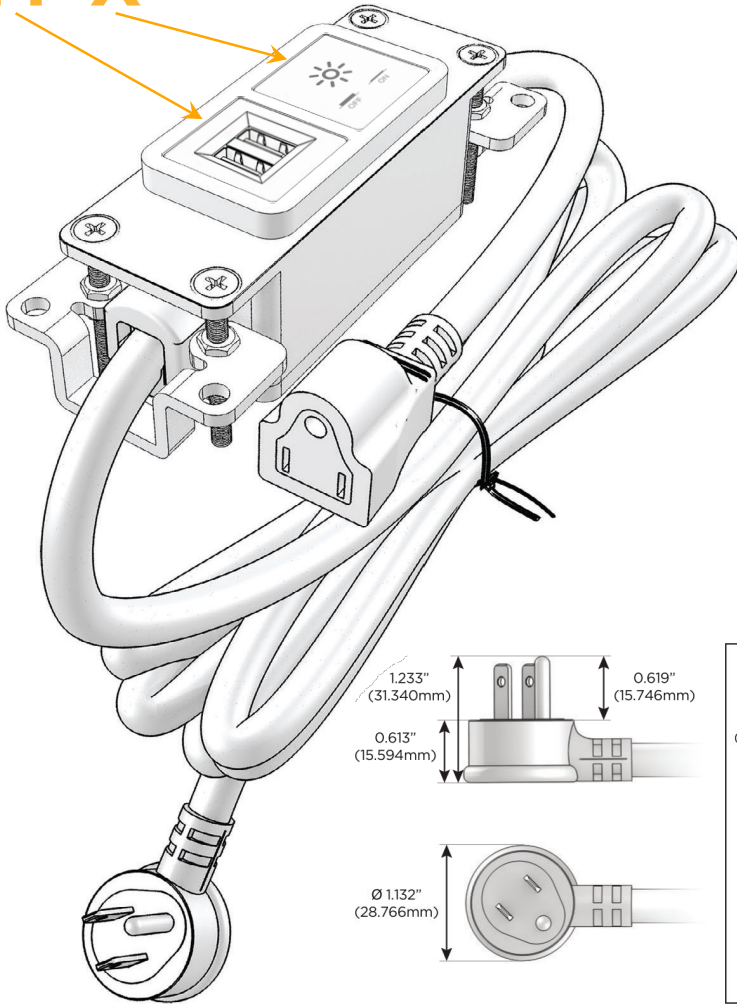

M-POWER-2T

AC POWER & DATA CONNECTIVITY SOLUTION

M-POWER-2T-MX-BZ4B

Specs:

Modules/Ports:

- **M** Double USB-A (Fast Charging Ports - 18W)
- **X** Switched AC

Distributed by

Mormax Company, Inc.

8 Westchester Plaza

Elmsford, NY 10523

914-699-0101

sales@mormax.com

mormax.com

M X