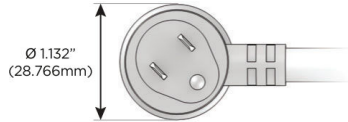

### Plug:

Supplied with Low Profile Flat 45° Angle 120 VAC Plug

Optional Standard Straight 120 VAC Plug

Optional Straight 120 VAC Pass-through Plug

- CLEAN, COMPACT DESIGN
- STREAMLINED
- LOW PROFILE
- SIDE-EXITING CORDS
- PLUG & PLAY
- 6' AC CORD & PLUG (FLAT PLUG STANDARD)
- CUSTOMIZABLE CONFIGURATIONS AND FINISHES
- UL LISTED FOR MOUNTING IN FURNITURE
- 15A

sales@mormax.com

mormax.com

Specs:

**Modules/Ports:**

**M** Double USB-A (Fast Charging Ports - 18W)

**X** Switched AC

**M X**

TOP