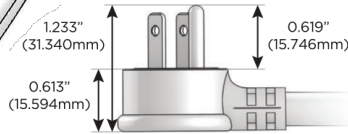

sales@mormax.com

mormax.com

Specs:

**Modules/Ports:**

**M** Double USB-A (Fast Charging Ports - 18W)

**X** Switched AC

**M X**

TOP