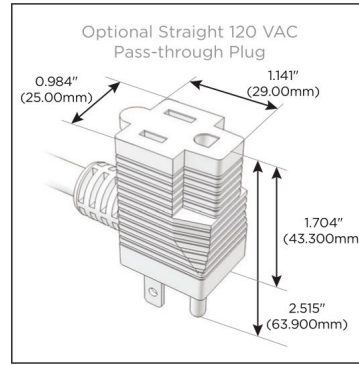

### Module/Port Options:

- A** Tamper Resistant AC Receptacle
- E** USB-A & USB-C (20W)
- M** Double USB-A (Fast Charging Ports - 18W)
- H** HDMI
- 6** CAT 6
- 12** RJ 12
- X** Switched AC
- Y** 3-Way Switch (Low Voltage)
- V** USB-C (45W High Speed Charging Port)
- S** USB-C (25W High Speed Charging Port)
- R** Switched AC (Rocker Switch)
- D** Dimmer Switch

### Plug:

Supplied with Low Profile Flat 45° Angle 120 VAC Plug

Optional Standard Straight 120 VAC Plug

Optional Straight 120 VAC Pass-through Plug

- CLEAN, COMPACT DESIGN
- STREAMLINED
- LOW PROFILE
- SIDE-EXITING CORDS
- PLUG & PLAY
- 6' AC CORD & PLUG (FLAT PLUG STANDARD)
- CUSTOMIZABLE CONFIGURATIONS AND FINISHES
- UL LISTED FOR MOUNTING IN FURNITURE
- 15A

sales@mormax.com

mormax.com

Specs:

**Modules/Ports:**

**M** Double USB-A (Fast Charging Ports - 18W)

**X** Switched AC

**M X**

TOP