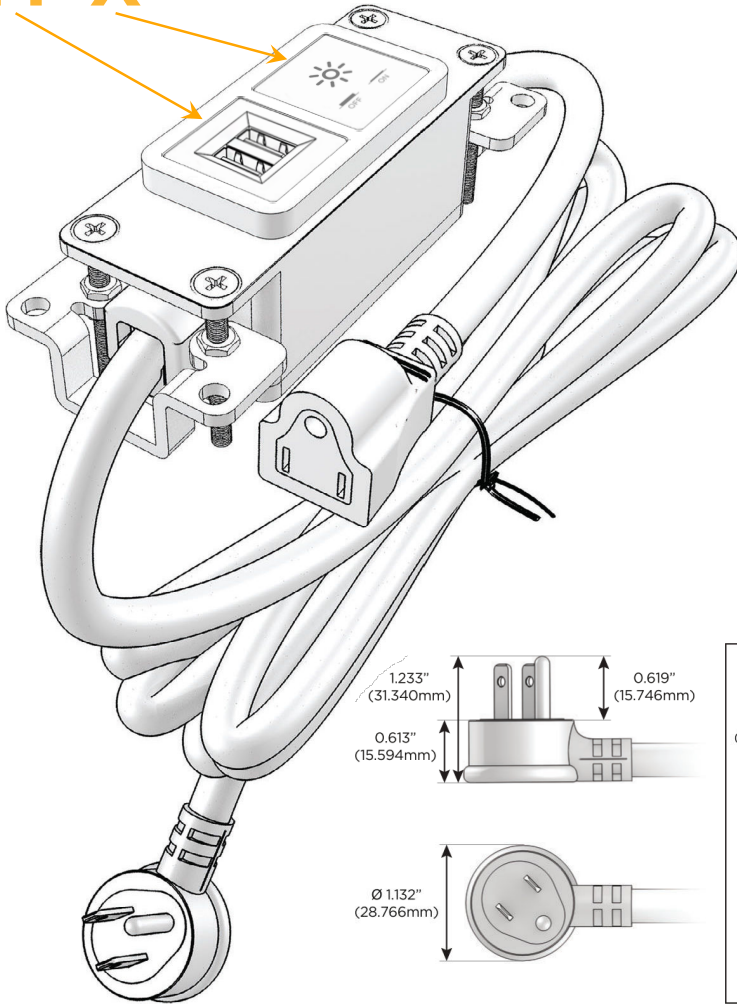

### Module/Port Options:

- A** Tamper Resistant AC Receptacle
- E** USB-A & USB-C (20W)
- M** Double USB-A (Fast Charging Ports - 18W)
- H** HDMI
- 6** CAT 6
- 12** RJ 12
- X** Switched AC
- Y** 3-Way Switch (Low Voltage)
- V** USB-C (45W High Speed Charging Port)
- S** USB-C (25W High Speed Charging Port)
- R** Switched AC (Rocker Switch)
- D** Dimmer Switch

### Plug:

Supplied with Low Profile Flat 45° Angle 120 VAC Plug

Optional Standard Straight 120 VAC Plug

Optional Straight 120 VAC Pass-through Plug

- CLEAN, COMPACT DESIGN
- STREAMLINED
- LOW PROFILE
- SIDE-EXITING CORDS
- PLUG & PLAY
- 6' AC CORD & PLUG (FLAT PLUG STANDARD)
- CUSTOMIZABLE CONFIGURATIONS AND FINISHES
- UL LISTED FOR MOUNTING IN FURNITURE
- 15A

sales@mormax.com

mormax.com

Specs:

**Modules/Ports:**

**M** Double USB-A (Fast Charging Ports - 18W)

**X** Switched AC

**M X**

TOP