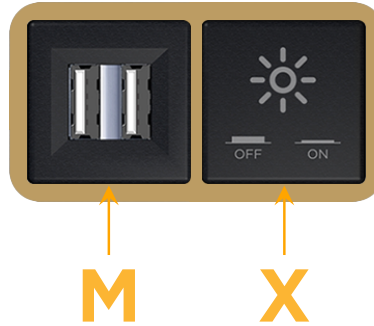

M-POWER-2T

AC POWER & DATA CONNECTIVITY SOLUTION

M-POWER-2T-MX-BRAB

Distributed by

Mormax Company, Inc.

8 Westchester Plaza

Elmsford, NY 10523

914-699-0101

sales@mormax.com

mormax.com

Metro Light & Power's line of power & data solutions offers sophisticated design elements combined with greater ease of installation. Streamlined and low-profile, enhanced by side-exiting cords, our outlets advance the industry with their cutting edge look and feel. We believe flexibility is key, and we provide a variety of mounting options, including the ability to mount in limited spaces. Our outlets are available in many finishes and configurations, in addition to a custom color and finish capability for our clients.

Bezel Finish: **BRASS (ABS)**

Custom Finishes Available M-POWER-2T-MX-BRAB

Features:

Module/Port Options:

- **A** Tamper Resistant AC Receptacle
- **E** USB-A & USB-C (20W)
- **M** Double USB-A (Fast Charging Ports - 18W)
- **H** HDMI
- **6** CAT 6
- **12** RJ 12
- **X** Switched AC
- **Y** 3-Way Switch (Low Voltage)
- **V** USB-C (45W High Speed Charging Port)
- **S** USB-C (25W High Speed Charging Port)
- **R** Switched AC (Rocker Switch)
- **D** Dimmer Switch

Plug:

Supplied with Low Profile Flat 45° Angle 120 VAC Plug

Optional Standard Straight 120 VAC Plug

Optional Straight 120 VAC Pass-through Plug

- CLEAN, COMPACT DESIGN
- STREAMLINED
- LOW PROFILE
- SIDE-EXITING CORDS
- PLUG & PLAY
- 6' AC CORD & PLUG (FLAT PLUG STANDARD)
- CUSTOMIZABLE CONFIGURATIONS AND FINISHES
- UL LISTED FOR MOUNTING IN FURNITURE
- 15A