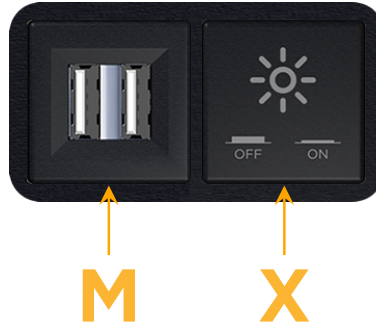

Bezel Finish: **SATIN BLACK (ABS)**

Custom Finishes Available M-POWER-2T-MX-B2AB

Features:

**Module/Port Options:**

- A** Tamper Resistant AC Receptacle
- E** USB-A & USB-C (20W)
- M** Double USB-A (Fast Charging Ports - 18W)
- H** HDMI
- 6** CAT 6
- 12** RJ 12
- X** Switched AC
- Y** 3-Way Switch (Low Voltage)
- V** USB-C (45W High Speed Charging Port)
- S** USB-C (25W High Speed Charging Port)
- R** Switched AC (Rocker Switch)
- D** Dimmer Switch

**Plug:**

Supplied with Low Profile Flat 45° Angle 120 VAC Plug

Optional Standard Straight 120 VAC Plug

Optional Straight 120 VAC Pass-through Plug

- CLEAN, COMPACT DESIGN
- STREAMLINED
- LOW PROFILE
- SIDE-EXITING CORDS
- PLUG & PLAY
- 6' AC CORD & PLUG (FLAT PLUG STANDARD)
- CUSTOMIZABLE CONFIGURATIONS AND FINISHES
- UL LISTED FOR MOUNTING IN FURNITURE
- 15A