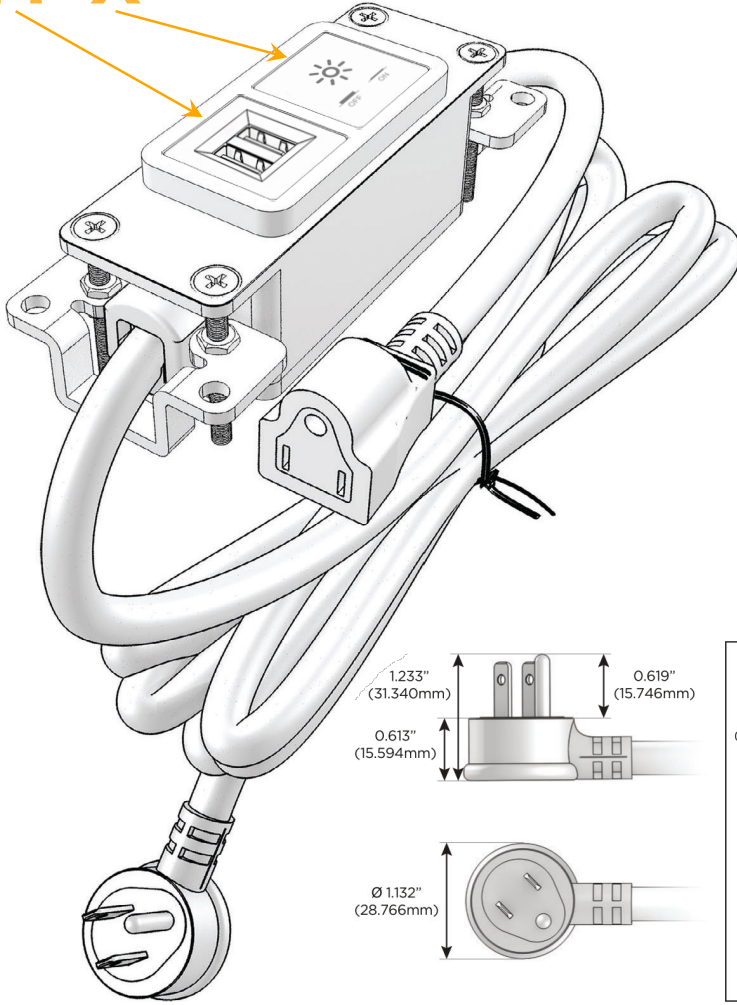

M-POWER-2T

AC POWER & DATA CONNECTIVITY SOLUTION

M-POWER-2T-MX-B2AB

Specs:

Modules/Ports:

- **M** Double USB-A (Fast Charging Ports - 18W)
- **X** Switched AC

Distributed by

Mormax Company, Inc.

8 Westchester Plaza

Elmsford, NY 10523

914-699-0101

sales@mormax.com

mormax.com

M X