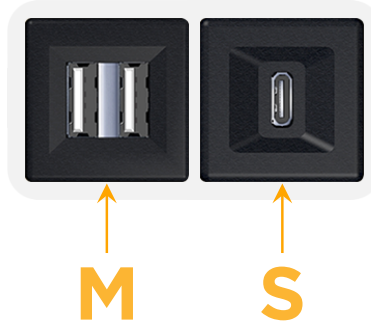

M-POWER-2T

AC POWER & DATA CONNECTIVITY SOLUTION

M-POWER-2T-MS-WAB

Distributed by

Mormax Company, Inc.

8 Westchester Plaza

Elmsford, NY 10523

914-699-0101

sales@mormax.com

mormax.com

Metro Light & Power's line of power & data solutions offers sophisticated design elements combined with greater ease of installation. Streamlined and low-profile, enhanced by side-exiting cords, our outlets advance the industry with their cutting edge look and feel. We believe flexibility is key, and we provide a variety of mounting options, including the ability to mount in limited spaces. Our outlets are available in many finishes and configurations, in addition to a custom color and finish capability for our clients.

Bezel Finish: **WHITE (ABS)**

Custom Finishes Available M-POWER-2T-MS-WAB

Features:

Module/Port Options:

- **A** Tamper Resistant AC Receptacle
- **E** USB-A & USB-C (20W)
- **M** Double USB-A (Fast Charging Ports - 18W)
- **H** HDMI
- **6** CAT 6
- **12** RJ 12
- **X** Switched AC
- **Y** 3-Way Switch (Low Voltage)
- **V** USB-C (45W High Speed Charging Port)
- **S** USB-C (25W High Speed Charging Port)
- **R** Switched AC (Rocker Switch)
- **D** Dimmer Switch

Plug:

Supplied with Low Profile Flat 45° Angle 120 VAC Plug

Optional Standard Straight 120 VAC Plug

Optional Straight 120 VAC Pass-through Plug

- CLEAN, COMPACT DESIGN
- STREAMLINED
- LOW PROFILE
- SIDE-EXITING CORDS
- PLUG & PLAY
- 6' AC CORD & PLUG (FLAT PLUG STANDARD)
- CUSTOMIZABLE CONFIGURATIONS AND FINISHES
- UL LISTED FOR MOUNTING IN FURNITURE
- 15A