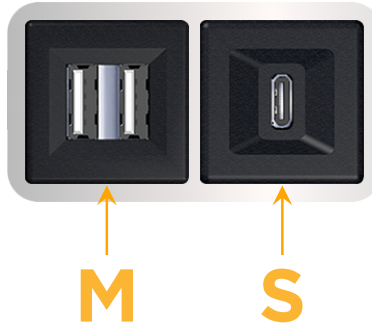

M-POWER-2T

AC POWER & DATA CONNECTIVITY SOLUTION

M-POWER-2T-MS-CRAB

Distributed by

Mormax Company, Inc.

8 Westchester Plaza

Elmsford, NY 10523

914-699-0101

sales@mormax.com

mormax.com

Metro Light & Power's line of power & data solutions offers sophisticated design elements combined with greater ease of installation. Streamlined and low-profile, enhanced by side-exiting cords, our outlets advance the industry with their cutting edge look and feel. We believe flexibility is key, and we provide a variety of mounting options, including the ability to mount in limited spaces. Our outlets are available in many finishes and configurations, in addition to a custom color and finish capability for our clients.

Bezel Finish: **CHROME (ABS)**

Custom Finishes Available M-POWER-2T-MS-CRAB

Features:

Module/Port Options:

- A Tamper Resistant AC Receptacle
- E USB-A & USB-C (20W)
- M Double USB-A (Fast Charging Ports - 18W)
- H HDMI
- 6 CAT 6
- 12 RJ 12
- X Switched AC
- Y 3-Way Switch (Low Voltage)
- V USB-C (45W High Speed Charging Port)
- S USB-C (25W High Speed Charging Port)
- R Switched AC (Rocker Switch)
- D Dimmer Switch

Plug:

Supplied with Low Profile Flat 45° Angle 120 VAC Plug

Optional Standard Straight 120 VAC Plug

Optional Straight 120 VAC Pass-through Plug

- CLEAN, COMPACT DESIGN
- STREAMLINED
- LOW PROFILE
- SIDE-EXITING CORDS
- PLUG & PLAY
- 6' AC CORD & PLUG (FLAT PLUG STANDARD)
- CUSTOMIZABLE CONFIGURATIONS AND FINISHES
- UL LISTED FOR MOUNTING IN FURNITURE
- 15A