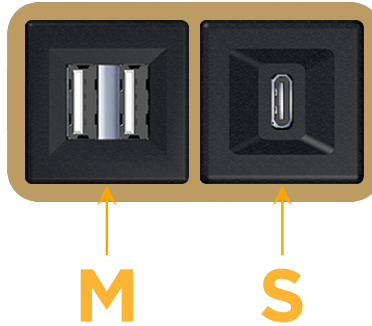

Bezel Finish: **STANDARD BRONZE (ABS)**

Custom Finishes Available M-POWER-2T-MS-BZAB

Features:

Module/Port Options:

- A** Tamper Resistant AC Receptacle
- E** USB-A & USB-C (20W)
- M** Double USB-A (Fast Charging Ports - 18W)
- H** HDMI
- 6** CAT 6
- 12** RJ 12
- X** Switched AC
- Y** 3-Way Switch (Low Voltage)
- V** USB-C (45W High Speed Charging Port)
- S** USB-C (25W High Speed Charging Port)
- R** Switched AC (Rocker Switch)
- D** Dimmer Switch

Plug:

Supplied with Low Profile Flat 45° Angle 120 VAC Plug

Optional Standard Straight 120 VAC Plug

Optional Straight 120 VAC Pass-through Plug

- CLEAN, COMPACT DESIGN
- STREAMLINED
- LOW PROFILE
- SIDE-EXITING CORDS
- PLUG & PLAY
- 6' AC CORD & PLUG (FLAT PLUG STANDARD)
- CUSTOMIZABLE CONFIGURATIONS AND FINISHES
- UL LISTED FOR MOUNTING IN FURNITURE
- 15A

M-POWER-2T

AC POWER & DATA CONNECTIVITY SOLUTION

M-POWER-2T-MS-BZAB

Specs:

Modules/Ports:

M Double USB-A (Fast Charging Ports - 18W)

S USB-C (25W High Speed Charging Port)

Distributed by