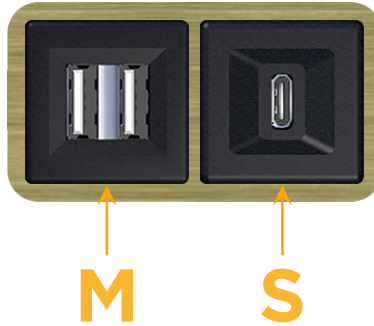

M-POWER-2T

AC POWER & DATA CONNECTIVITY SOLUTION

M-POWER-2T-MS-BRAAB

Distributed by

Mormax Company, Inc.

8 Westchester Plaza

Elmsford, NY 10523

914-699-0101

sales@mormax.com

mormax.com

Metro Light & Power's line of power & data solutions offers sophisticated design elements combined with greater ease of installation. Streamlined and low-profile, enhanced by side-exiting cords, our outlets advance the industry with their cutting edge look and feel. We believe flexibility is key, and we provide a variety of mounting options, including the ability to mount in limited spaces. Our outlets are available in many finishes and configurations, in addition to a custom color and finish capability for our clients.

Bezel Finish: **BRASS ANTIQUED (ABS)**

Custom Finishes Available M-POWER-2T-MS-BRAAB

Features:

Module/Port Options:

- **A** Tamper Resistant AC Receptacle
- **E** USB-A & USB-C (20W)
- **M** Double USB-A (Fast Charging Ports - 18W)
- **H** HDMI
- **6** CAT 6
- **12** RJ 12
- **X** Switched AC
- **Y** 3-Way Switch (Low Voltage)
- **V** USB-C (45W High Speed Charging Port)
- **S** USB-C (25W High Speed Charging Port)
- **R** Switched AC (Rocker Switch)
- **D** Dimmer Switch

Plug:

Supplied with Low Profile Flat 45° Angle 120 VAC Plug

Optional Standard Straight 120 VAC Plug

Optional Straight 120 VAC Pass-through Plug

- CLEAN, COMPACT DESIGN
- STREAMLINED
- LOW PROFILE
- SIDE-EXITING CORDS
- PLUG & PLAY
- 6' AC CORD & PLUG (FLAT PLUG STANDARD)
- CUSTOMIZABLE CONFIGURATIONS AND FINISHES
- UL LISTED FOR MOUNTING IN FURNITURE
- 15A