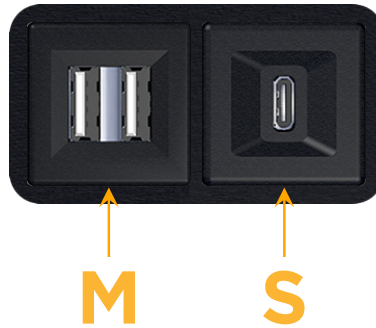

M-POWER-2T

AC POWER & DATA CONNECTIVITY SOLUTION

M-POWER-2T-MS-BAB

Distributed by

Mormax Company, Inc.

8 Westchester Plaza

Elmsford, NY 10523

914-699-0101

sales@mormax.com

mormax.com

Metro Light & Power's line of power & data solutions offers sophisticated design elements combined with greater ease of installation. Streamlined and low-profile, enhanced by side-exiting cords, our outlets advance the industry with their cutting edge look and feel. We believe flexibility is key, and we provide a variety of mounting options, including the ability to mount in limited spaces. Our outlets are available in many finishes and configurations, in addition to a custom color and finish capability for our clients.

Bezel Finish: **BLACK (ABS)**

Custom Finishes Available M-POWER-2T-MS-BAB

Features:

Module/Port Options:

- **A** Tamper Resistant AC Receptacle
- **E** USB-A & USB-C (20W)
- **M** Double USB-A (Fast Charging Ports - 18W)
- **H** HDMI
- **6** CAT 6
- **12** RJ 12
- **X** Switched AC
- **Y** 3-Way Switch (Low Voltage)
- **V** USB-C (45W High Speed Charging Port)
- **S** USB-C (25W High Speed Charging Port)
- **R** Switched AC (Rocker Switch)
- **D** Dimmer Switch

Plug:

Supplied with Low Profile Flat 45° Angle 120 VAC Plug

Optional Standard Straight 120 VAC Plug

Optional Straight 120 VAC Pass-through Plug

- CLEAN, COMPACT DESIGN
- STREAMLINED
- LOW PROFILE
- SIDE-EXITING CORDS
- PLUG & PLAY
- 6' AC CORD & PLUG (FLAT PLUG STANDARD)
- CUSTOMIZABLE CONFIGURATIONS AND FINISHES
- UL LISTED FOR MOUNTING IN FURNITURE
- 15A