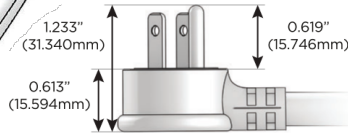

Mormax Company, Inc.

8 Westchester Plaza

Elmsford, NY 10523

914-699-0101

sales@mormax.com

mormax.com

M R