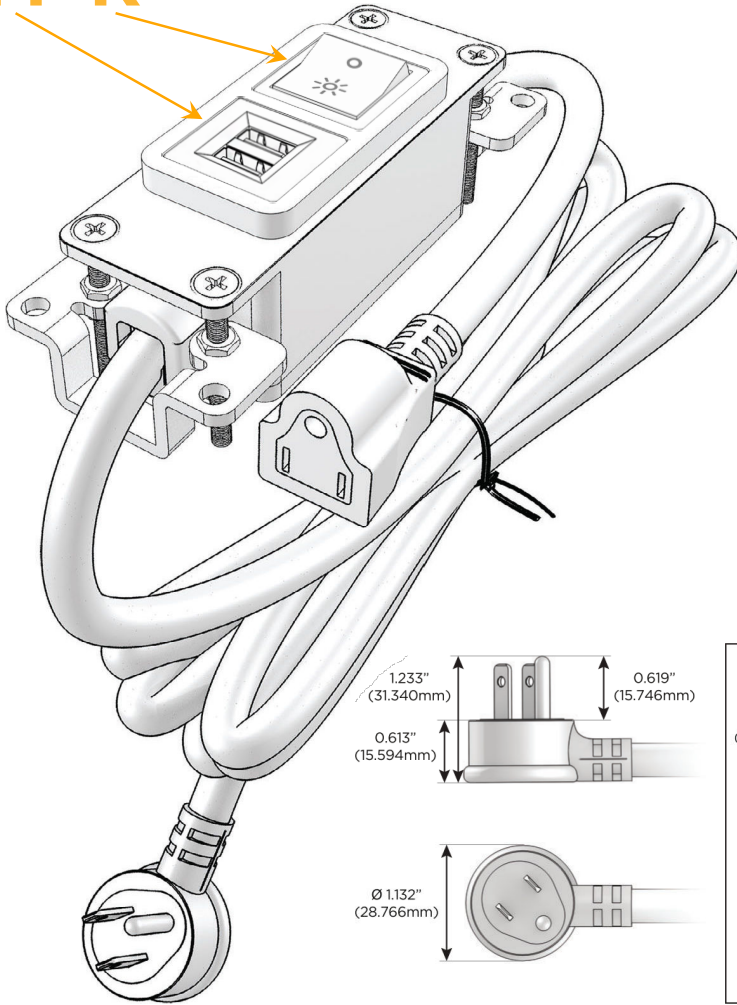

M-POWER-2T

AC POWER & DATA CONNECTIVITY SOLUTION

M-POWER-2T-MR-WAB

Specs:

Modules/Ports:

- **M** Double USB-A (Fast Charging Ports - 18W)
- **R** Switched AC (Rocker Switch)

Distributed by

Mormax Company, Inc.

8 Westchester Plaza

Elmsford, NY 10523

914-699-0101

sales@mormax.com

mormax.com

M R