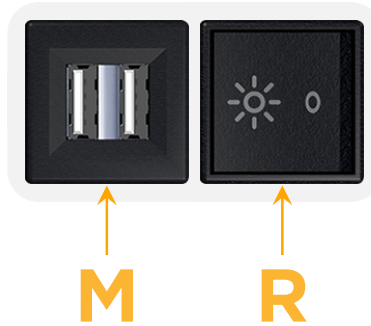

M-POWER-2T

AC POWER & DATA CONNECTIVITY SOLUTION

M-POWER-2T-MR-WAB

Distributed by

Mormax Company, Inc.

8 Westchester Plaza

Elmsford, NY 10523

914-699-0101

sales@mormax.com

mormax.com

Metro Light & Power's line of power & data solutions offers sophisticated design elements combined with greater ease of installation. Streamlined and low-profile, enhanced by side-exiting cords, our outlets advance the industry with their cutting edge look and feel. We believe flexibility is key, and we provide a variety of mounting options, including the ability to mount in limited spaces. Our outlets are available in many finishes and configurations, in addition to a custom color and finish capability for our clients.

Bezel Finish: **WHITE (ABS)**
Custom Finishes Available M-POWER-2T-MR-WAB

Features:

Module/Port Options:

- **A** Tamper Resistant AC Receptacle
- **E** USB-A & USB-C (20W)
- **M** Double USB-A (Fast Charging Ports - 18W)
- **H** HDMI
- **6** CAT 6
- **12** RJ 12
- **X** Switched AC
- **Y** 3-Way Switch (Low Voltage)
- **V** USB-C (45W High Speed Charging Port)
- **S** USB-C (25W High Speed Charging Port)
- **R** Switched AC (Rocker Switch)
- **D** Dimmer Switch

Plug:

Supplied with Low Profile Flat 45° Angle 120 VAC Plug

Optional Standard Straight 120 VAC Plug

Optional Straight 120 VAC Pass-through Plug

- CLEAN, COMPACT DESIGN
- STREAMLINED
- LOW PROFILE
- SIDE-EXITING CORDS
- PLUG & PLAY
- 6' AC CORD & PLUG (FLAT PLUG STANDARD)
- CUSTOMIZABLE CONFIGURATIONS AND FINISHES
- UL LISTED FOR MOUNTING IN FURNITURE
- 15A