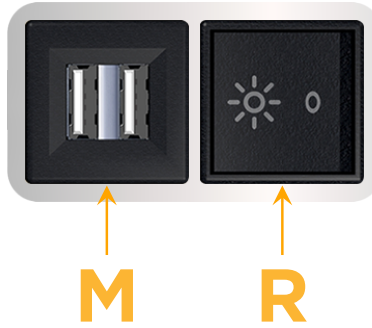

M-POWER-2T

AC POWER & DATA CONNECTIVITY SOLUTION

M-POWER-2T-MR-CRAB

Distributed by

Mormax Company, Inc.

8 Westchester Plaza

Elmsford, NY 10523

914-699-0101

sales@mormax.com

mormax.com

Metro Light & Power's line of power & data solutions offers sophisticated design elements combined with greater ease of installation. Streamlined and low-profile, enhanced by side-exiting cords, our outlets advance the industry with their cutting edge look and feel. We believe flexibility is key, and we provide a variety of mounting options, including the ability to mount in limited spaces. Our outlets are available in many finishes and configurations, in addition to a custom color and finish capability for our clients.

Bezel Finish: **CHROME (ABS)**

Custom Finishes Available M-POWER-2T-MR-CRAB

Features:

Module/Port Options:

- **A** Tamper Resistant AC Receptacle
- **E** USB-A & USB-C (20W)
- **M** Double USB-A (Fast Charging Ports - 18W)
- **H** HDMI
- **6** CAT 6
- **12** RJ 12
- **X** Switched AC
- **Y** 3-Way Switch (Low Voltage)
- **V** USB-C (45W High Speed Charging Port)
- **S** USB-C (25W High Speed Charging Port)
- **R** Switched AC (Rocker Switch)
- **D** Dimmer Switch

Plug:

Supplied with Low Profile Flat 45° Angle 120 VAC Plug

Optional Standard Straight 120 VAC Plug

Optional Straight 120 VAC Pass-through Plug

- CLEAN, COMPACT DESIGN
- STREAMLINED
- LOW PROFILE
- SIDE-EXITING CORDS
- PLUG & PLAY
- 6' AC CORD & PLUG (FLAT PLUG STANDARD)
- CUSTOMIZABLE CONFIGURATIONS AND FINISHES
- UL LISTED FOR MOUNTING IN FURNITURE
- 15A