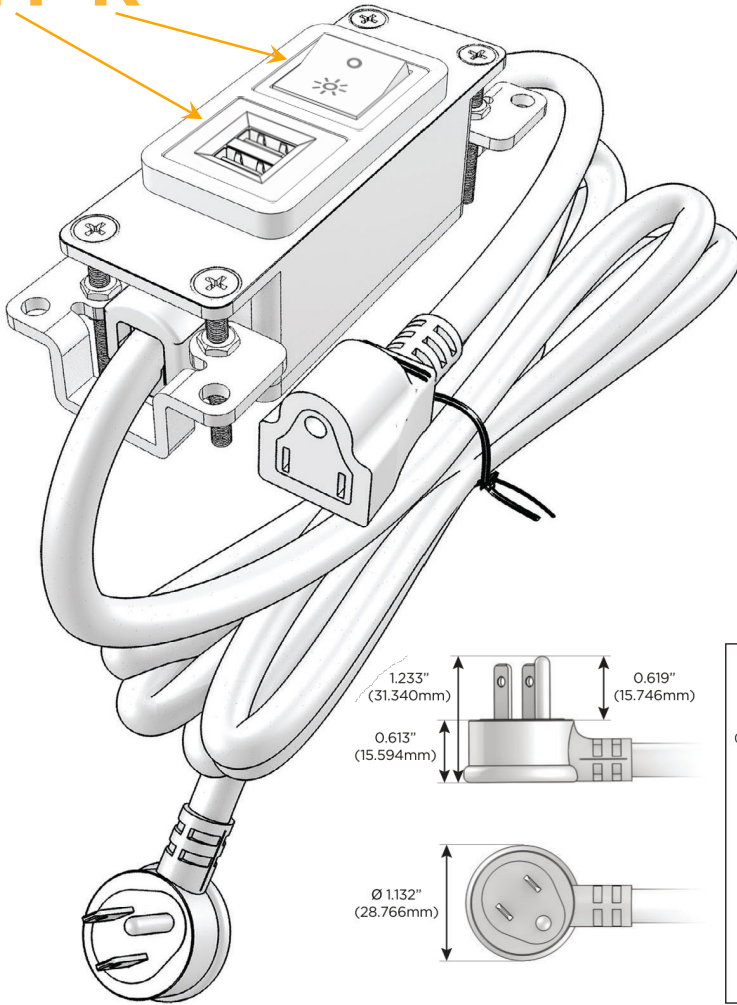

M-POWER-2T

AC POWER & DATA CONNECTIVITY SOLUTION

M-POWER-2T-MR-CRAB

Specs:

Modules/Ports:

- **M** Double USB-A (Fast Charging Ports - 18W)
- **R** Switched AC (Rocker Switch)

Distributed by

Mormax Company, Inc.

8 Westchester Plaza

Elmsford, NY 10523

914-699-0101

sales@mormax.com

mormax.com

M R