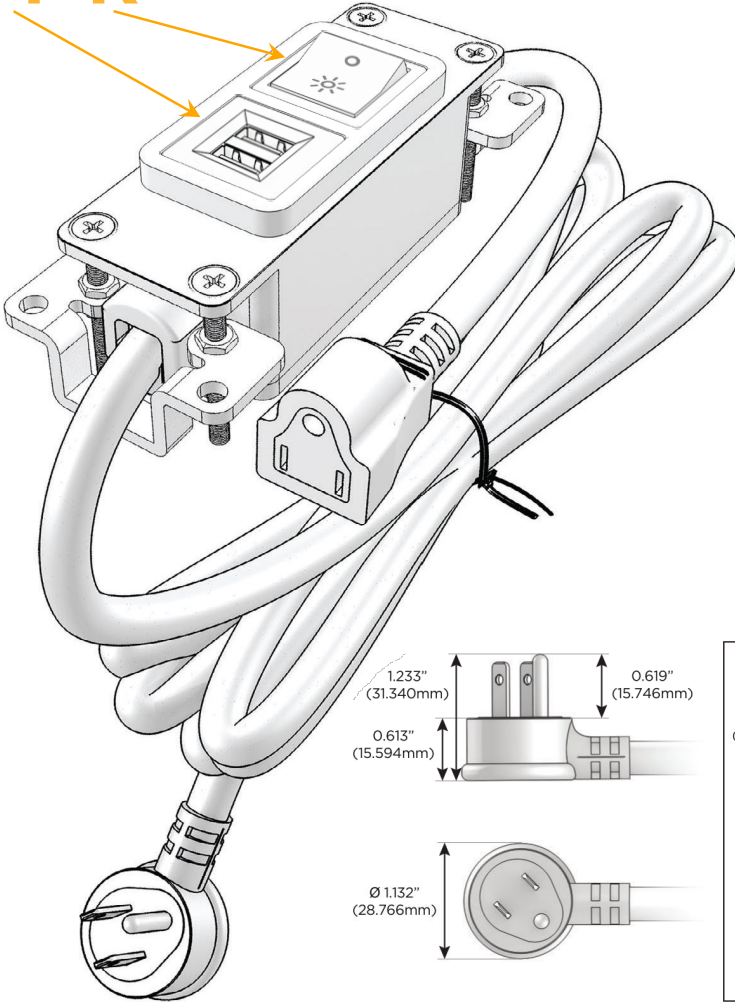

M-POWER-2T

AC POWER & DATA CONNECTIVITY SOLUTION

M-POWER-2T-MR-BZ5AB

Specs:

Modules/Ports:

- **M** Double USB-A (Fast Charging Ports - 18W)
- **R** Switched AC (Rocker Switch)

Distributed by

Mormax Company, Inc.

8 Westchester Plaza

Elmsford, NY 10523

914-699-0101

sales@mormax.com

mormax.com

M R