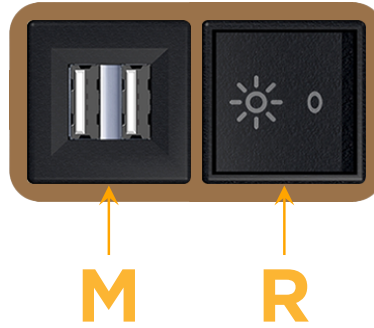

M-POWER-2T

AC POWER & DATA CONNECTIVITY SOLUTION

M-POWER-2T-MR-BZ5AB

Distributed by

Mormax Company, Inc.

8 Westchester Plaza

Elmsford, NY 10523

914-699-0101

sales@mormax.com

mormax.com

Metro Light & Power's line of power & data solutions offers sophisticated design elements combined with greater ease of installation. Streamlined and low-profile, enhanced by side-exiting cords, our outlets advance the industry with their cutting edge look and feel. We believe flexibility is key, and we provide a variety of mounting options, including the ability to mount in limited spaces. Our outlets are available in many finishes and configurations, in addition to a custom color and finish capability for our clients.

Bezel Finish: **ARCHITECTURAL BRONZE (ABS)**

Custom Finishes Available M-POWER-2T-MR-BZ5AB

Features:

Module/Port Options:

- **A** Tamper Resistant AC Receptacle
- **E** USB-A & USB-C (20W)
- **M** Double USB-A (Fast Charging Ports - 18W)
- **H** HDMI
- **6** CAT 6
- **12** RJ 12
- **X** Switched AC
- **Y** 3-Way Switch (Low Voltage)
- **V** USB-C (45W High Speed Charging Port)
- **S** USB-C (25W High Speed Charging Port)
- **R** Switched AC (Rocker Switch)
- **D** Dimmer Switch

Plug:

Supplied with Low Profile Flat 45° Angle 120 VAC Plug

Optional Standard Straight 120 VAC Plug

Optional Straight 120 VAC Pass-through Plug

- CLEAN, COMPACT DESIGN
- STREAMLINED
- LOW PROFILE
- SIDE-EXITING CORDS
- PLUG & PLAY
- 6' AC CORD & PLUG (FLAT PLUG STANDARD)
- CUSTOMIZABLE CONFIGURATIONS AND FINISHES
- UL LISTED FOR MOUNTING IN FURNITURE
- 15A