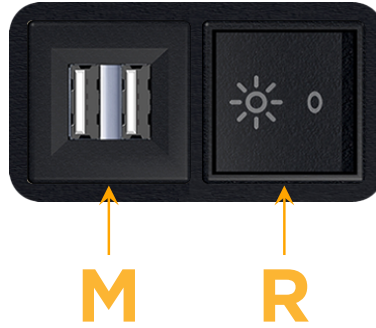

M-POWER-2T

AC POWER & DATA CONNECTIVITY SOLUTION

M-POWER-2T-MR-BAB

Distributed by

Mormax Company, Inc.

8 Westchester Plaza

Elmsford, NY 10523

914-699-0101

sales@mormax.com

mormax.com

Metro Light & Power's line of power & data solutions offers sophisticated design elements combined with greater ease of installation. Streamlined and low-profile, enhanced by side-exiting cords, our outlets advance the industry with their cutting edge look and feel. We believe flexibility is key, and we provide a variety of mounting options, including the ability to mount in limited spaces. Our outlets are available in many finishes and configurations, in addition to a custom color and finish capability for our clients.

Bezel Finish: **BLACK (ABS)**
Custom Finishes Available M-POWER-2T-MR-BAB

Features:

Module/Port Options:

- **A** Tamper Resistant AC Receptacle
- **E** USB-A & USB-C (20W)
- **M** Double USB-A (Fast Charging Ports - 18W)
- **H** HDMI
- **6** CAT 6
- **12** RJ 12
- **X** Switched AC
- **Y** 3-Way Switch (Low Voltage)
- **V** USB-C (45W High Speed Charging Port)
- **S** USB-C (25W High Speed Charging Port)
- **R** Switched AC (Rocker Switch)
- **D** Dimmer Switch

Plug:

- Supplied with Low Profile Flat 45° Angle 120 VAC Plug
- Optional Standard Straight 120 VAC Plug
- Optional Straight 120 VAC Pass-through Plug

- CLEAN, COMPACT DESIGN
- STREAMLINED
- LOW PROFILE
- SIDE-EXITING CORDS
- PLUG & PLAY
- 6' AC CORD & PLUG (FLAT PLUG STANDARD)
- CUSTOMIZABLE CONFIGURATIONS AND FINISHES
- UL LISTED FOR MOUNTING IN FURNITURE
- 15A