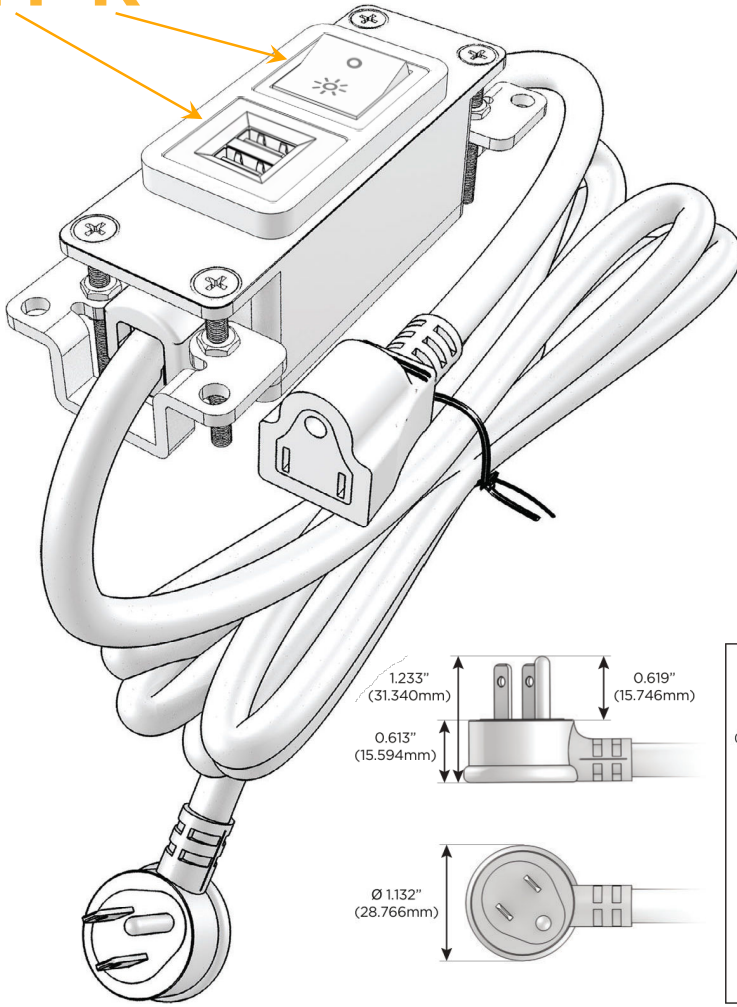

M-POWER-2T

AC POWER & DATA CONNECTIVITY SOLUTION

M-POWER-2T-MR-BAB

Specs:

Modules/Ports:

- **M** Double USB-A (Fast Charging Ports - 18W)
- **R** Switched AC (Rocker Switch)

Distributed by

Mormax Company, Inc.

8 Westchester Plaza

Elmsford, NY 10523

914-699-0101

sales@mormax.com

mormax.com

M R