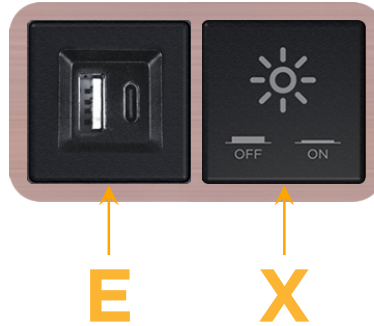

M-POWER-2T

AC POWER & DATA CONNECTIVITY SOLUTION

M-POWER-2T-EX-CHAB

Distributed by

Mormax Company, Inc.

8 Westchester Plaza

Elmsford, NY 10523

914-699-0101

sales@mormax.com

mormax.com

Metro Light & Power's line of power & data solutions offers sophisticated design elements combined with greater ease of installation. Streamlined and low-profile, enhanced by side-exiting cords, our outlets advance the industry with their cutting edge look and feel. We believe flexibility is key, and we provide a variety of mounting options, including the ability to mount in limited spaces. Our outlets are available in many finishes and configurations, in addition to a custom color and finish capability for our clients.

Bezel Finish: **CHAMPAGNE (ABS)**

Custom Finishes Available M-POWER-2T-EX-CHAB

Features:

Module/Port Options:

- **A** Tamper Resistant AC Receptacle
- **E** USB-A & USB-C (20W)
- **M** Double USB-A (Fast Charging Ports - 18W)
- **H** HDMI
- **6** CAT 6
- **12** RJ 12
- **X** Switched AC
- **Y** 3-Way Switch (Low Voltage)
- **V** USB-C (45W High Speed Charging Port)
- **S** USB-C (25W High Speed Charging Port)
- **R** Switched AC (Rocker Switch)
- **D** Dimmer Switch

Plug:

Supplied with Low Profile Flat 45° Angle 120 VAC Plug

Optional Standard Straight 120 VAC Plug

Optional Straight 120 VAC Pass-through Plug

- CLEAN, COMPACT DESIGN
- STREAMLINED
- LOW PROFILE
- SIDE-EXITING CORDS
- PLUG & PLAY
- 6' AC CORD & PLUG (FLAT PLUG STANDARD)
- CUSTOMIZABLE CONFIGURATIONS AND FINISHES
- UL LISTED FOR MOUNTING IN FURNITURE
- 15A