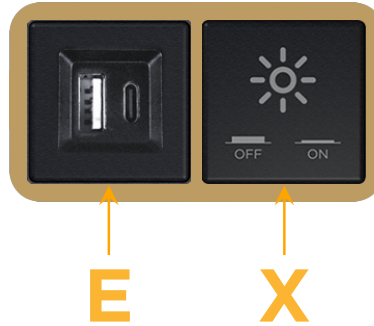

Bezel Finish: **STANDARD BRONZE (ABS)**

Custom Finishes Available M-POWER-2T-EX-BZAB

Features:

Module/Port Options:

- A Tamper Resistant AC Receptacle
- E USB-A & USB-C (20W)
- M Double USB-A (Fast Charging Ports - 18W)
- H HDMI
- 6 CAT 6
- 12 RJ 12
- X Switched AC
- Y 3-Way Switch (Low Voltage)
- V USB-C (45W High Speed Charging Port)
- S USB-C (25W High Speed Charging Port)
- R Switched AC (Rocker Switch)
- D Dimmer Switch

Plug:

Supplied with Low Profile Flat 45° Angle 120 VAC Plug

Optional Standard Straight 120 VAC Plug

Optional Straight 120 VAC Pass-through Plug

- CLEAN, COMPACT DESIGN
- STREAMLINED
- LOW PROFILE
- SIDE-EXITING CORDS
- PLUG & PLAY
- 6' AC CORD & PLUG (FLAT PLUG STANDARD)
- CUSTOMIZABLE CONFIGURATIONS AND FINISHES
- UL LISTED FOR MOUNTING IN FURNITURE
- 15A