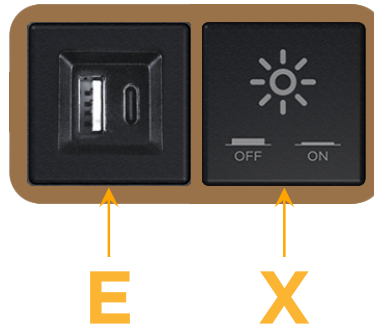

M-POWER-2T

AC POWER & DATA CONNECTIVITY SOLUTION

M-POWER-2T-EX-BZ5AB

Distributed by

Mormax Company, Inc.

8 Westchester Plaza

Elmsford, NY 10523

914-699-0101

sales@mormax.com

mormax.com

Metro Light & Power's line of power & data solutions offers sophisticated design elements combined with greater ease of installation. Streamlined and low-profile, enhanced by side-exiting cords, our outlets advance the industry with their cutting edge look and feel. We believe flexibility is key, and we provide a variety of mounting options, including the ability to mount in limited spaces. Our outlets are available in many finishes and configurations, in addition to a custom color and finish capability for our clients.

Bezel Finish: **ARCHITECTURAL BRONZE (ABS)**

Custom Finishes Available M-POWER-2T-EX-BZ5AB

Features:

Module/Port Options:

- A Tamper Resistant AC Receptacle
- E USB-A & USB-C (20W)
- M Double USB-A (Fast Charging Ports - 18W)
- H HDMI
- 6 CAT 6
- 12 RJ 12
- X Switched AC
- Y 3-Way Switch (Low Voltage)
- V USB-C (45W High Speed Charging Port)
- S USB-C (25W High Speed Charging Port)
- R Switched AC (Rocker Switch)
- D Dimmer Switch

Plug:

Supplied with Low Profile Flat 45° Angle 120 VAC Plug

Optional Standard Straight 120 VAC Plug

Optional Straight 120 VAC Pass-through Plug

- CLEAN, COMPACT DESIGN
- STREAMLINED
- LOW PROFILE
- SIDE-EXITING CORDS
- PLUG & PLAY
- 6' AC CORD & PLUG (FLAT PLUG STANDARD)
- CUSTOMIZABLE CONFIGURATIONS AND FINISHES
- UL LISTED FOR MOUNTING IN FURNITURE
- 15A