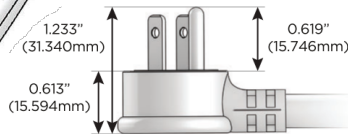

M-POWER-2T

AC POWER & DATA CONNECTIVITY SOLUTION

M-POWER-2T-EX-BZ5AB

Specs:

Modules/Ports:

- **E** USB-A & USB-C (20W)
- **X** Switched AC

Distributed by

Mormax Company, Inc.

8 Westchester Plaza

Elmsford, NY 10523

914-699-0101

sales@mormax.com

mormax.com

TOP