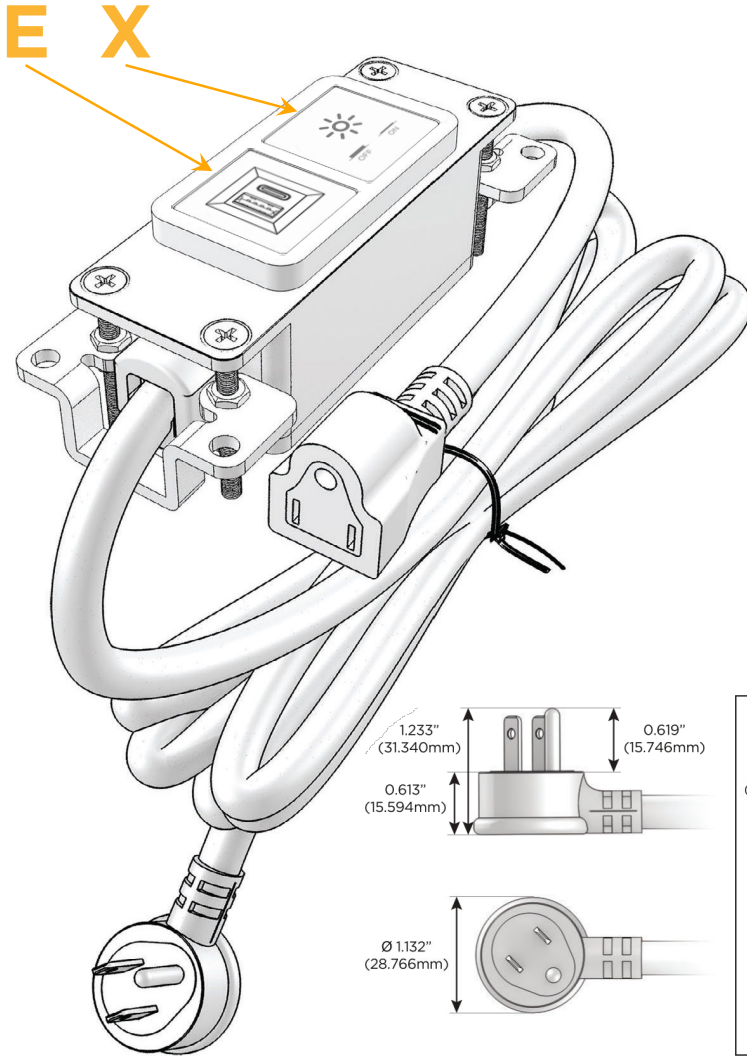

M-POWER-2T

AC POWER & DATA CONNECTIVITY SOLUTION

M-POWER-2T-EX-BZ5AB

Specs:

Modules/Ports:

- **E** USB-A & USB-C (20W)
- **X** Switched AC

Distributed by

Mormax Company, Inc.

8 Westchester Plaza

Elmsford, NY 10523

914-699-0101

sales@mormax.com

mormax.com