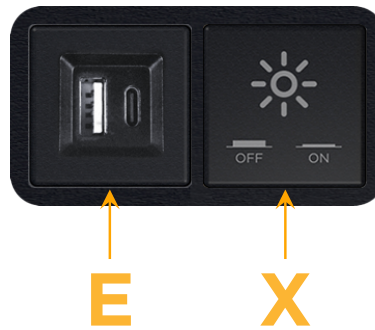

Bezel Finish: **BLACK (ABS)**

Custom Finishes Available M-POWER-2T-EX-BAB

Features:

Module/Port Options:

- A Tamper Resistant AC Receptacle
- E USB-A & USB-C (20W)
- M Double USB-A (Fast Charging Ports - 18W)
- H HDMI
- 6 CAT 6
- 12 RJ 12
- X Switched AC
- Y 3-Way Switch (Low Voltage)
- V USB-C (45W High Speed Charging Port)
- S USB-C (25W High Speed Charging Port)
- R Switched AC (Rocker Switch)
- D Dimmer Switch

Plug:

- Supplied with Low Profile Flat 45° Angle 120 VAC Plug
- Optional Standard Straight 120 VAC Plug
- Optional Straight 120 VAC Pass-through Plug

- CLEAN, COMPACT DESIGN
- STREAMLINED
- LOW PROFILE
- SIDE-EXITING CORDS
- PLUG & PLAY
- 6' AC CORD & PLUG (FLAT PLUG STANDARD)
- CUSTOMIZABLE CONFIGURATIONS AND FINISHES
- UL LISTED FOR MOUNTING IN FURNITURE
- 15A