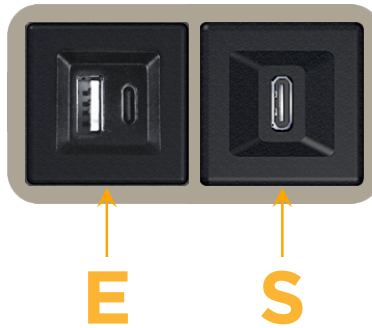

M-POWER-2T

AC POWER & DATA CONNECTIVITY SOLUTION

M-POWER-2T-ES-SAB

Distributed by

Mormax Company, Inc.

8 Westchester Plaza

Elmsford, NY 10523

914-699-0101

sales@mormax.com

mormax.com

Metro Light & Power's line of power & data solutions offers sophisticated design elements combined with greater ease of installation. Streamlined and low-profile, enhanced by side-exiting cords, our outlets advance the industry with their cutting edge look and feel. We believe flexibility is key, and we provide a variety of mounting options, including the ability to mount in limited spaces. Our outlets are available in many finishes and configurations, in addition to a custom color and finish capability for our clients.

Bezel Finish: **SATIN NICKEL (ABS)**

Custom Finishes Available M-POWER-2T-ES-SAB

Features:

Module/Port Options:

- A Tamper Resistant AC Receptacle
- E USB-A & USB-C (20W)
- M Double USB-A (Fast Charging Ports - 18W)
- H HDMI
- 6 CAT 6
- 12 RJ 12
- X Switched AC
- Y 3-Way Switch (Low Voltage)
- V USB-C (45W High Speed Charging Port)
- S USB-C (25W High Speed Charging Port)
- R Switched AC (Rocker Switch)
- D Dimmer Switch

Plug:

- Supplied with Low Profile Flat 45° Angle 120 VAC Plug
- Optional Standard Straight 120 VAC Plug
- Optional Straight 120 VAC Pass-through Plug

- CLEAN, COMPACT DESIGN
- STREAMLINED
- LOW PROFILE
- SIDE-EXITING CORDS
- PLUG & PLAY
- 6' AC CORD & PLUG (FLAT PLUG STANDARD)
- CUSTOMIZABLE CONFIGURATIONS AND FINISHES
- UL LISTED FOR MOUNTING IN FURNITURE
- 15A