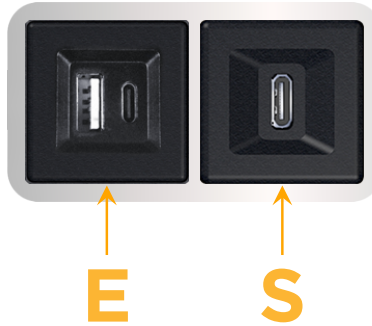

M-POWER-2T

AC POWER & DATA CONNECTIVITY SOLUTION

M-POWER-2T-ES-CRAB

Distributed by

Mormax Company, Inc.

8 Westchester Plaza

Elmsford, NY 10523

914-699-0101

sales@mormax.com

mormax.com

Metro Light & Power's line of power & data solutions offers sophisticated design elements combined with greater ease of installation. Streamlined and low-profile, enhanced by side-exiting cords, our outlets advance the industry with their cutting edge look and feel. We believe flexibility is key, and we provide a variety of mounting options, including the ability to mount in limited spaces. Our outlets are available in many finishes and configurations, in addition to a custom color and finish capability for our clients.

Bezel Finish: **CHROME (ABS)**

Custom Finishes Available M-POWER-2T-ES-CRAB

Features:

Module/Port Options:

- **A** Tamper Resistant AC Receptacle
- **E** USB-A & USB-C (20W)
- **M** Double USB-A (Fast Charging Ports - 18W)
- **H** HDMI
- **6** CAT 6
- **12** RJ 12
- **X** Switched AC
- **Y** 3-Way Switch (Low Voltage)
- **V** USB-C (45W High Speed Charging Port)
- **S** USB-C (25W High Speed Charging Port)
- **R** Switched AC (Rocker Switch)
- **D** Dimmer Switch

Plug:

Supplied with Low Profile Flat 45° Angle 120 VAC Plug

Optional Standard Straight 120 VAC Plug

Optional Straight 120 VAC Pass-through Plug

- CLEAN, COMPACT DESIGN
- STREAMLINED
- LOW PROFILE
- SIDE-EXITING CORDS
- PLUG & PLAY
- 6' AC CORD & PLUG (FLAT PLUG STANDARD)
- CUSTOMIZABLE CONFIGURATIONS AND FINISHES
- UL LISTED FOR MOUNTING IN FURNITURE
- 15A