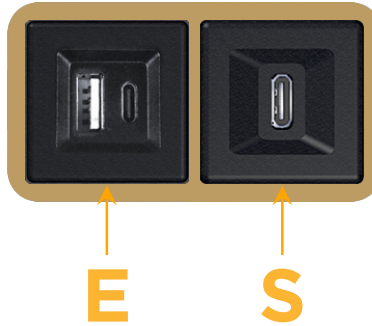

Bezel Finish: **STANDARD BRONZE (ABS)**

Custom Finishes Available M-POWER-2T-ES-BZAB

Features:

Module/Port Options:

- A Tamper Resistant AC Receptacle
- E USB-A & USB-C (20W)
- M Double USB-A (Fast Charging Ports - 18W)
- H HDMI
- 6 CAT 6
- 12 RJ 12
- X Switched AC
- Y 3-Way Switch (Low Voltage)
- V USB-C (45W High Speed Charging Port)
- S USB-C (25W High Speed Charging Port)
- R Switched AC (Rocker Switch)
- D Dimmer Switch

Plug:

Supplied with Low Profile Flat 45° Angle 120 VAC Plug

Optional Standard Straight 120 VAC Plug

Optional Straight 120 VAC Pass-through Plug

- CLEAN, COMPACT DESIGN
- STREAMLINED
- LOW PROFILE
- SIDE-EXITING CORDS
- PLUG & PLAY
- 6' AC CORD & PLUG (FLAT PLUG STANDARD)
- CUSTOMIZABLE CONFIGURATIONS AND FINISHES
- UL LISTED FOR MOUNTING IN FURNITURE
- 15A