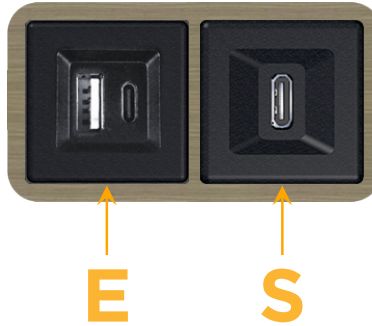

M-POWER-2T

AC POWER & DATA CONNECTIVITY SOLUTION

M-POWER-2T-ES-BZ5AAB

Distributed by

Mormax Company, Inc.

8 Westchester Plaza

Elmsford, NY 10523

914-699-0101

sales@mormax.com

mormax.com

Metro Light & Power's line of power & data solutions offers sophisticated design elements combined with greater ease of installation. Streamlined and low-profile, enhanced by side-exiting cords, our outlets advance the industry with their cutting edge look and feel. We believe flexibility is key, and we provide a variety of mounting options, including the ability to mount in limited spaces. Our outlets are available in many finishes and configurations, in addition to a custom color and finish capability for our clients.

Bezel Finish: **ANTIQUED ARCHITECTURAL BRONZE (ABS)**

Custom Finishes Available M-POWER-2T-ES-BZ5AAB

Features:

Module/Port Options:

- **A** Tamper Resistant AC Receptacle
- **E** USB-A & USB-C (20W)
- **M** Double USB-A (Fast Charging Ports - 18W)
- **H** HDMI
- **6** CAT 6
- **12** RJ 12
- **X** Switched AC
- **Y** 3-Way Switch (Low Voltage)
- **V** USB-C (45W High Speed Charging Port)
- **S** USB-C (25W High Speed Charging Port)
- **R** Switched AC (Rocker Switch)
- **D** Dimmer Switch

Plug:

- Supplied with Low Profile Flat 45° Angle 120 VAC Plug
- Optional Standard Straight 120 VAC Plug
- Optional Straight 120 VAC Pass-through Plug

- CLEAN, COMPACT DESIGN
- STREAMLINED
- LOW PROFILE
- SIDE-EXITING CORDS
- PLUG & PLAY
- 6' AC CORD & PLUG (FLAT PLUG STANDARD)
- CUSTOMIZABLE CONFIGURATIONS AND FINISHES
- UL LISTED FOR MOUNTING IN FURNITURE
- 15A