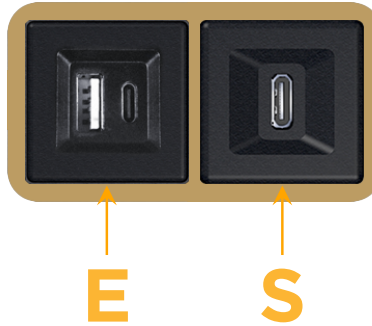

M-POWER-2T

AC POWER & DATA CONNECTIVITY SOLUTION

M-POWER-2T-ES-BRAB

Distributed by

Mormax Company, Inc.

8 Westchester Plaza

Elmsford, NY 10523

914-699-0101

sales@mormax.com

mormax.com

Metro Light & Power's line of power & data solutions offers sophisticated design elements combined with greater ease of installation. Streamlined and low-profile, enhanced by side-exiting cords, our outlets advance the industry with their cutting edge look and feel. We believe flexibility is key, and we provide a variety of mounting options, including the ability to mount in limited spaces. Our outlets are available in many finishes and configurations, in addition to a custom color and finish capability for our clients.

Bezel Finish: **BRASS (ABS)**
Custom Finishes Available M-POWER-2T-ES-BRAB

Features:

Module/Port Options:

- **A** Tamper Resistant AC Receptacle
- **E** USB-A & USB-C (20W)
- **M** Double USB-A (Fast Charging Ports - 18W)
- **H** HDMI
- **6** CAT 6
- **12** RJ 12
- **X** Switched AC
- **Y** 3-Way Switch (Low Voltage)
- **V** USB-C (45W High Speed Charging Port)
- **S** USB-C (25W High Speed Charging Port)
- **R** Switched AC (Rocker Switch)
- **D** Dimmer Switch

Plug:

Supplied with Low Profile Flat 45° Angle 120 VAC Plug

Optional Standard Straight 120 VAC Plug

Optional Straight 120 VAC Pass-through Plug

- CLEAN, COMPACT DESIGN
- STREAMLINED
- LOW PROFILE
- SIDE-EXITING CORDS
- PLUG & PLAY
- 6' AC CORD & PLUG (FLAT PLUG STANDARD)
- CUSTOMIZABLE CONFIGURATIONS AND FINISHES
- UL LISTED FOR MOUNTING IN FURNITURE
- 15A