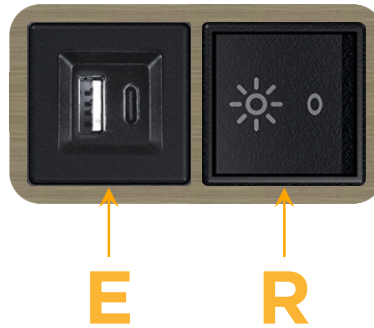

Bezel Finish: **ANTIQUED ARCHITECTURAL BRONZE (ABS)**

Custom Finishes Available M-POWER-2T-ER-BZ5AAB

Features:

**Module/Port Options:**

- A** Tamper Resistant AC Receptacle
- E** USB-A & USB-C (20W)
- M** Double USB-A (Fast Charging Ports - 18W)
- H** HDMI
- 6** CAT 6
- 12** RJ 12
- X** Switched AC
- Y** 3-Way Switch (Low Voltage)
- V** USB-C (45W High Speed Charging Port)
- S** USB-C (25W High Speed Charging Port)
- R** Switched AC (Rocker Switch)
- D** Dimmer Switch

**Plug:**

Supplied with Low Profile Flat 45° Angle 120 VAC Plug

Optional Standard Straight 120 VAC Plug

Optional Straight 120 VAC Pass-through Plug

- CLEAN, COMPACT DESIGN
- STREAMLINED
- LOW PROFILE
- SIDE-EXITING CORDS
- PLUG & PLAY
- 6' AC CORD & PLUG (FLAT PLUG STANDARD)
- CUSTOMIZABLE CONFIGURATIONS AND FINISHES
- UL LISTED FOR MOUNTING IN FURNITURE
- 15A