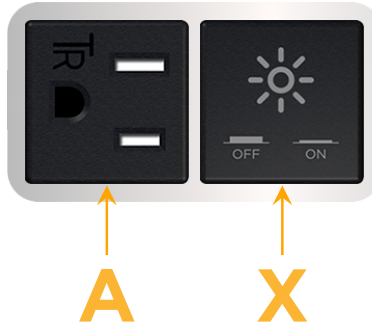

Bezel Finish: **CHROME (ABS)**

Custom Finishes Available M-POWER-2T-AX-CRAB

Features:

Module/Port Options:

- A** Tamper Resistant AC Receptacle
- E** USB-A & USB-C (20W)
- M** Double USB-A (Fast Charging Ports - 18W)
- H** HDMI
- 6** CAT 6
- 12** RJ 12
- X** Switched AC
- Y** 3-Way Switch (Low Voltage)
- V** USB-C (45W High Speed Charging Port)
- S** USB-C (25W High Speed Charging Port)
- R** Switched AC (Rocker Switch)
- D** Dimmer Switch

Plug:

Supplied with Low Profile Flat 45° Angle 120 VAC Plug

Optional Standard Straight 120 VAC Plug

Optional Straight 120 VAC Pass-through Plug

- CLEAN, COMPACT DESIGN
- STREAMLINED
- LOW PROFILE
- SIDE-EXITING CORDS
- PLUG & PLAY
- 6' AC CORD & PLUG (FLAT PLUG STANDARD)
- CUSTOMIZABLE CONFIGURATIONS AND FINISHES
- UL LISTED FOR MOUNTING IN FURNITURE
- 15A

M-POWER-2T

AC POWER & DATA CONNECTIVITY SOLUTION

M-POWER-2T-AX-CRAB

Specs:

Modules/Ports:

- A** Tamper Resistant AC Receptacle
- X** Switched AC

Distributed by

Mormax Company, Inc.