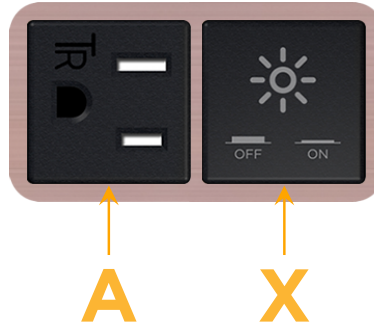

M-POWER-2T

AC POWER & DATA CONNECTIVITY SOLUTION

M-POWER-2T-AX-CHAB

Distributed by

Mormax Company, Inc.

8 Westchester Plaza

Elmsford, NY 10523

914-699-0101

sales@mormax.com

mormax.com

Metro Light & Power's line of power & data solutions offers sophisticated design elements combined with greater ease of installation. Streamlined and low-profile, enhanced by side-exiting cords, our outlets advance the industry with their cutting edge look and feel. We believe flexibility is key, and we provide a variety of mounting options, including the ability to mount in limited spaces. Our outlets are available in many finishes and configurations, in addition to a custom color and finish capability for our clients.

Bezel Finish: **CHAMPAGNE (ABS)**

Custom Finishes Available M-POWER-2T-AX-CHAB

Features:

Module/Port Options:

- **A** Tamper Resistant AC Receptacle
- **E** USB-A & USB-C (20W)
- **M** Double USB-A (Fast Charging Ports - 18W)
- **H** HDMI
- **6** CAT 6
- **12** RJ 12
- **X** Switched AC
- **Y** 3-Way Switch (Low Voltage)
- **V** USB-C (45W High Speed Charging Port)
- **S** USB-C (25W High Speed Charging Port)
- **R** Switched AC (Rocker Switch)
- **D** Dimmer Switch

Plug:

Supplied with Low Profile Flat 45° Angle 120 VAC Plug

Optional Standard Straight 120 VAC Plug

Optional Straight 120 VAC Pass-through Plug

- CLEAN, COMPACT DESIGN
- STREAMLINED
- LOW PROFILE
- SIDE-EXITING CORDS
- PLUG & PLAY
- 6' AC CORD & PLUG (FLAT PLUG STANDARD)
- CUSTOMIZABLE CONFIGURATIONS AND FINISHES
- UL LISTED FOR MOUNTING IN FURNITURE
- 15A