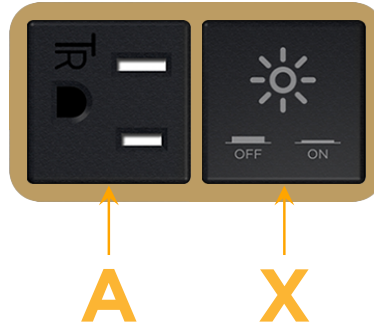

Bezel Finish: **STANDARD BRONZE (ABS)**

Custom Finishes Available M-POWER-2T-AX-BZAB

Features:

Module/Port Options:

- A** Tamper Resistant AC Receptacle
- E** USB-A & USB-C (20W)
- M** Double USB-A (Fast Charging Ports - 18W)
- H** HDMI
- 6** CAT 6
- 12** RJ 12
- X** Switched AC
- Y** 3-Way Switch (Low Voltage)
- V** USB-C (45W High Speed Charging Port)
- S** USB-C (25W High Speed Charging Port)
- R** Switched AC (Rocker Switch)
- D** Dimmer Switch

Plug:

Supplied with Low Profile Flat 45° Angle 120 VAC Plug

Optional Standard Straight 120 VAC Plug

Optional Straight 120 VAC Pass-through Plug

- CLEAN, COMPACT DESIGN
- STREAMLINED
- LOW PROFILE
- SIDE-EXITING CORDS
- PLUG & PLAY
- 6' AC CORD & PLUG (FLAT PLUG STANDARD)
- CUSTOMIZABLE CONFIGURATIONS AND FINISHES
- UL LISTED FOR MOUNTING IN FURNITURE
- 15A

M-POWER-2T

AC POWER & DATA CONNECTIVITY SOLUTION

M-POWER-2T-AX-BZAB

Specs:

Modules/Ports:

- A** Tamper Resistant AC Receptacle
- X** Switched AC

Distributed by

Mormax Company, Inc.