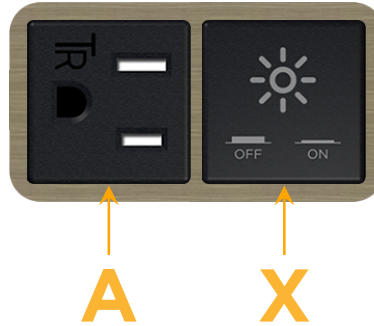

M-POWER-2T

AC POWER & DATA CONNECTIVITY SOLUTION

M-POWER-2T-AX-BZ5AAB

Distributed by

Mormax Company, Inc.

8 Westchester Plaza

Elmsford, NY 10523

914-699-0101

sales@mormax.com

mormax.com

Metro Light & Power's line of power & data solutions offers sophisticated design elements combined with greater ease of installation. Streamlined and low-profile, enhanced by side-exiting cords, our outlets advance the industry with their cutting edge look and feel. We believe flexibility is key, and we provide a variety of mounting options, including the ability to mount in limited spaces. Our outlets are available in many finishes and configurations, in addition to a custom color and finish capability for our clients.

Bezel Finish: **ANTIQUED ARCHITECTURAL BRONZE (ABS)**

Custom Finishes Available M-POWER-2T-AX-BZ5AAB

Features:

Module/Port Options:

- **A** Tamper Resistant AC Receptacle
- **E** USB-A & USB-C (20W)
- **M** Double USB-A (Fast Charging Ports - 18W)
- **H** HDMI
- **6** CAT 6
- **12** RJ 12
- **X** Switched AC
- **Y** 3-Way Switch (Low Voltage)
- **V** USB-C (45W High Speed Charging Port)
- **S** USB-C (25W High Speed Charging Port)
- **R** Switched AC (Rocker Switch)
- **D** Dimmer Switch

Plug:

- Supplied with Low Profile Flat 45° Angle 120 VAC Plug
- Optional Standard Straight 120 VAC Plug
- Optional Straight 120 VAC Pass-through Plug

- CLEAN, COMPACT DESIGN
- STREAMLINED
- LOW PROFILE
- SIDE-EXITING CORDS
- PLUG & PLAY
- 6' AC CORD & PLUG (FLAT PLUG STANDARD)
- CUSTOMIZABLE CONFIGURATIONS AND FINISHES
- UL LISTED FOR MOUNTING IN FURNITURE
- 15A