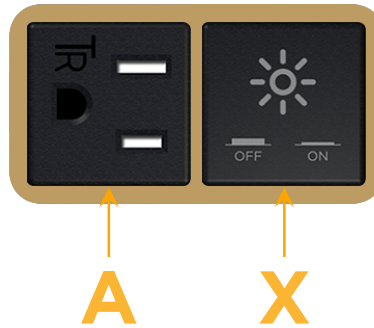

M-POWER-2T

AC POWER & DATA CONNECTIVITY SOLUTION

M-POWER-2T-AX-BRAB

Distributed by

Mormax Company, Inc.

8 Westchester Plaza

Elmsford, NY 10523

914-699-0101

sales@mormax.com

mormax.com

Metro Light & Power's line of power & data solutions offers sophisticated design elements combined with greater ease of installation. Streamlined and low-profile, enhanced by side-exiting cords, our outlets advance the industry with their cutting edge look and feel. We believe flexibility is key, and we provide a variety of mounting options, including the ability to mount in limited spaces. Our outlets are available in many finishes and configurations, in addition to a custom color and finish capability for our clients.

Bezel Finish: **BRASS (ABS)**

Custom Finishes Available M-POWER-2T-AX-BRAB

Features:

Module/Port Options:

- **A** Tamper Resistant AC Receptacle
- **E** USB-A & USB-C (20W)
- **M** Double USB-A (Fast Charging Ports - 18W)
- **H** HDMI
- **6** CAT 6
- **12** RJ 12
- **X** Switched AC
- **Y** 3-Way Switch (Low Voltage)
- **V** USB-C (45W High Speed Charging Port)
- **S** USB-C (25W High Speed Charging Port)
- **R** Switched AC (Rocker Switch)
- **D** Dimmer Switch

Plug:

Supplied with Low Profile Flat 45° Angle 120 VAC Plug

Optional Standard Straight 120 VAC Plug

Optional Straight 120 VAC Pass-through Plug

- CLEAN, COMPACT DESIGN
- STREAMLINED
- LOW PROFILE
- SIDE-EXITING CORDS
- PLUG & PLAY
- 6' AC CORD & PLUG (FLAT PLUG STANDARD)
- CUSTOMIZABLE CONFIGURATIONS AND FINISHES
- UL LISTED FOR MOUNTING IN FURNITURE
- 15A