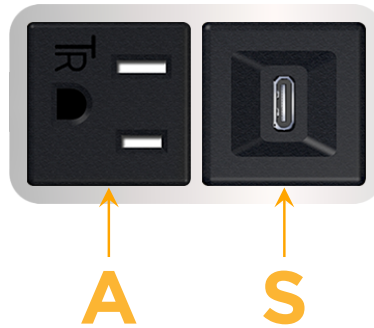

M-POWER-2T

AC POWER & DATA CONNECTIVITY SOLUTION

M-POWER-2T-AS-CRAB

Distributed by

Mormax Company, Inc.

8 Westchester Plaza

Elmsford, NY 10523

914-699-0101

sales@mormax.com

mormax.com

Metro Light & Power's line of power & data solutions offers sophisticated design elements combined with greater ease of installation. Streamlined and low-profile, enhanced by side-exiting cords, our outlets advance the industry with their cutting edge look and feel. We believe flexibility is key, and we provide a variety of mounting options, including the ability to mount in limited spaces. Our outlets are available in many finishes and configurations, in addition to a custom color and finish capability for our clients.

Bezel Finish: **CHROME (ABS)**

Custom Finishes Available M-POWER-2T-AS-CRAB

Features:

Module/Port Options:

- **A** Tamper Resistant AC Receptacle
- **E** USB-A & USB-C (20W)
- **M** Double USB-A (Fast Charging Ports - 18W)
- **H** HDMI
- **6** CAT 6
- **12** RJ 12
- **X** Switched AC
- **Y** 3-Way Switch (Low Voltage)
- **V** USB-C (45W High Speed Charging Port)
- **S** USB-C (25W High Speed Charging Port)
- **R** Switched AC (Rocker Switch)
- **D** Dimmer Switch

Plug:

Supplied with Low Profile Flat 45° Angle 120 VAC Plug

Optional Standard Straight 120 VAC Plug

Optional Straight 120 VAC Pass-through Plug

- CLEAN, COMPACT DESIGN
- STREAMLINED
- LOW PROFILE
- SIDE-EXITING CORDS
- PLUG & PLAY
- 6' AC CORD & PLUG (FLAT PLUG STANDARD)
- CUSTOMIZABLE CONFIGURATIONS AND FINISHES
- UL LISTED FOR MOUNTING IN FURNITURE
- 15A