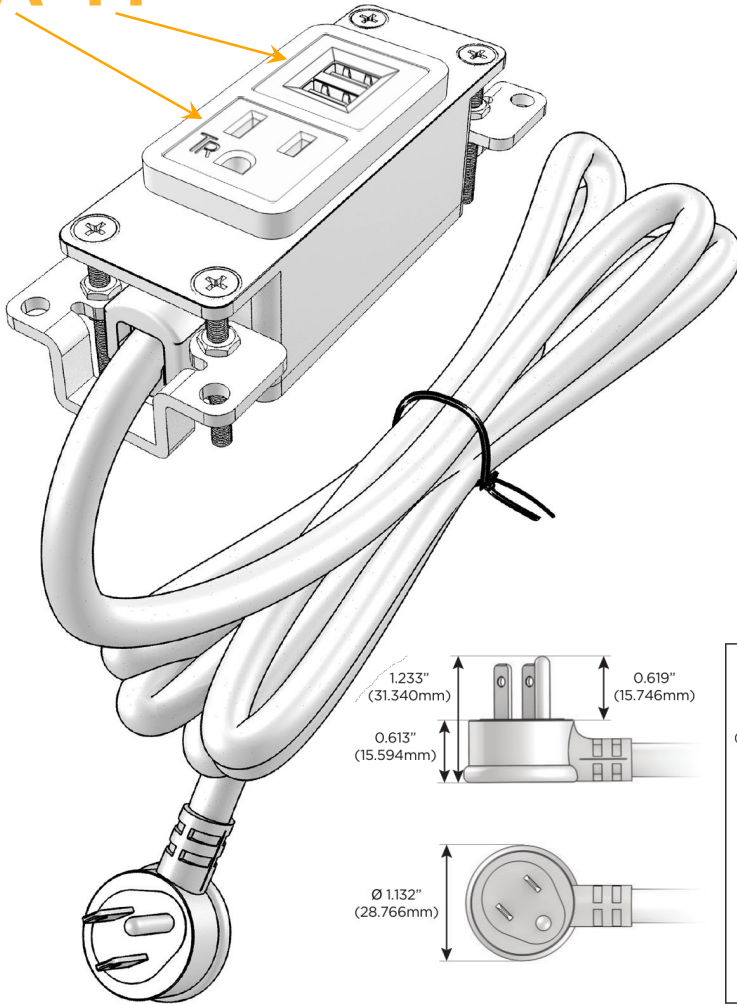

M-POWER-2T

AC POWER & DATA CONNECTIVITY SOLUTION

M-POWER-2T-AM-SAB

Specs:

Modules/Ports:

- **A** Tamper Resistant AC Receptacle
- **M** Double USB-A (Fast Charging Ports - 18W)

Distributed by

Mormax Company, Inc.

8 Westchester Plaza

Elmsford, NY 10523

914-699-0101

sales@mormax.com

mormax.com

A M