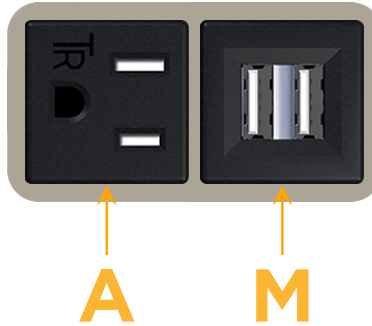

M-POWER-2T

AC POWER & DATA CONNECTIVITY SOLUTION

M-POWER-2T-AM-SAB

Distributed by

Mormax Company, Inc.

8 Westchester Plaza

Elmsford, NY 10523

914-699-0101

sales@mormax.com

mormax.com

Metro Light & Power's line of power & data solutions offers sophisticated design elements combined with greater ease of installation. Streamlined and low-profile, enhanced by side-exiting cords, our outlets advance the industry with their cutting edge look and feel. We believe flexibility is key, and we provide a variety of mounting options, including the ability to mount in limited spaces. Our outlets are available in many finishes and configurations, in addition to a custom color and finish capability for our clients.

Bezel Finish: **SATIN NICKEL (ABS)**

Custom Finishes Available M-POWER-2T-AM-SAB

Features:

Module/Port Options:

- **A** Tamper Resistant AC Receptacle
- **E** USB-A & USB-C (20W)
- **M** Double USB-A (Fast Charging Ports - 18W)
- **H** HDMI
- **6** CAT 6
- **12** RJ 12
- **X** Switched AC
- **Y** 3-Way Switch (Low Voltage)
- **V** USB-C (45W High Speed Charging Port)
- **S** USB-C (25W High Speed Charging Port)
- **R** Switched AC (Rocker Switch)
- **D** Dimmer Switch

Plug:

Supplied with Low Profile Flat 45° Angle 120 VAC Plug

Optional Standard Straight 120 VAC Plug

Optional Straight 120 VAC Pass-through Plug

- CLEAN, COMPACT DESIGN
- STREAMLINED
- LOW PROFILE
- SIDE-EXITING CORDS
- PLUG & PLAY
- 6' AC CORD & PLUG (FLAT PLUG STANDARD)
- CUSTOMIZABLE CONFIGURATIONS AND FINISHES
- UL LISTED FOR MOUNTING IN FURNITURE
- 15A