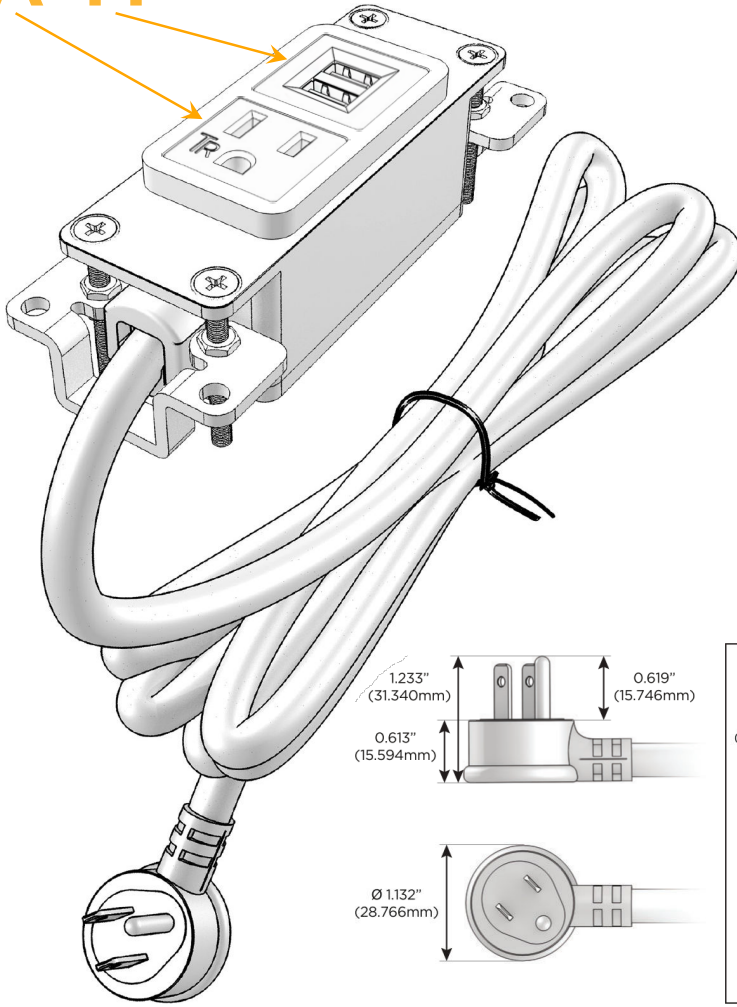

M-POWER-2T

AC POWER & DATA CONNECTIVITY SOLUTION

M-POWER-2T-AM-BZAB

Specs:

Modules/Ports:

- **A** Tamper Resistant AC Receptacle
- **M** Double USB-A (Fast Charging Ports - 18W)

Distributed by

Mormax Company, Inc.

8 Westchester Plaza

Elmsford, NY 10523

914-699-0101

sales@mormax.com

mormax.com

A M