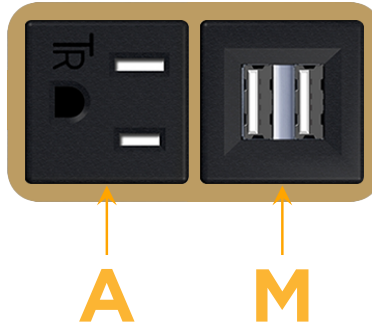

Bezel Finish: **STANDARD BRONZE (ABS)**

Custom Finishes Available M-POWER-2T-AM-BZAB

Features:

Module/Port Options:

- A** Tamper Resistant AC Receptacle
- E** USB-A & USB-C (20W)
- M** Double USB-A (Fast Charging Ports - 18W)
- H** HDMI
- 6** CAT 6
- 12** RJ 12
- X** Switched AC
- Y** 3-Way Switch (Low Voltage)
- V** USB-C (45W High Speed Charging Port)
- S** USB-C (25W High Speed Charging Port)
- R** Switched AC (Rocker Switch)
- D** Dimmer Switch

Plug:

Supplied with Low Profile Flat 45° Angle 120 VAC Plug

Optional Standard Straight 120 VAC Plug

Optional Straight 120 VAC Pass-through Plug

- CLEAN, COMPACT DESIGN
- STREAMLINED
- LOW PROFILE
- SIDE-EXITING CORDS
- PLUG & PLAY
- 6' AC CORD & PLUG (FLAT PLUG STANDARD)
- CUSTOMIZABLE CONFIGURATIONS AND FINISHES
- UL LISTED FOR MOUNTING IN FURNITURE
- 15A

M-POWER-2T

AC POWER & DATA CONNECTIVITY SOLUTION

M-POWER-2T-AM-BZAB

Specs:

Modules/Ports:

- A** Tamper Resistant AC Receptacle
- M** Double USB-A (Fast Charging Ports - 18W)

Distributed by

Mormax Company, Inc.