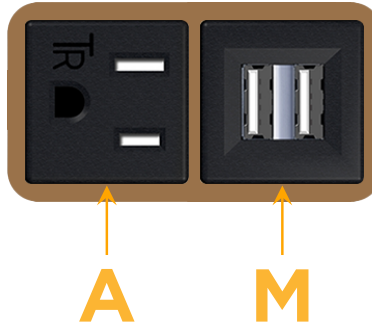

M-POWER-2T

AC POWER & DATA CONNECTIVITY SOLUTION

M-POWER-2T-AM-BZ5AB

Distributed by

Mormax Company, Inc.

8 Westchester Plaza

Elmsford, NY 10523

914-699-0101

sales@mormax.com

mormax.com

Metro Light & Power's line of power & data solutions offers sophisticated design elements combined with greater ease of installation. Streamlined and low-profile, enhanced by side-exiting cords, our outlets advance the industry with their cutting edge look and feel. We believe flexibility is key, and we provide a variety of mounting options, including the ability to mount in limited spaces. Our outlets are available in many finishes and configurations, in addition to a custom color and finish capability for our clients.

Bezel Finish: **ARCHITECTURAL BRONZE (ABS)**

Custom Finishes Available M-POWER-2T-AM-BZ5AB

Features:

Module/Port Options:

- **A** Tamper Resistant AC Receptacle
- **E** USB-A & USB-C (20W)
- **M** Double USB-A (Fast Charging Ports - 18W)
- **H** HDMI
- **6** CAT 6
- **12** RJ 12
- **X** Switched AC
- **Y** 3-Way Switch (Low Voltage)
- **V** USB-C (45W High Speed Charging Port)
- **S** USB-C (25W High Speed Charging Port)
- **R** Switched AC (Rocker Switch)
- **D** Dimmer Switch

Plug:

Supplied with Low Profile Flat 45° Angle 120 VAC Plug

Optional Standard Straight 120 VAC Plug

Optional Straight 120 VAC Pass-through Plug

- CLEAN, COMPACT DESIGN
- STREAMLINED
- LOW PROFILE
- SIDE-EXITING CORDS
- PLUG & PLAY
- 6' AC CORD & PLUG (FLAT PLUG STANDARD)
- CUSTOMIZABLE CONFIGURATIONS AND FINISHES
- UL LISTED FOR MOUNTING IN FURNITURE
- 15A