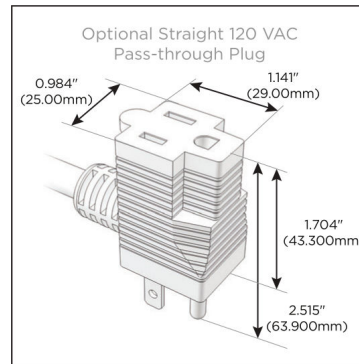

M-POWER-2T

AC POWER & DATA CONNECTIVITY SOLUTION

M-POWER-2T-AM-BZ5AB

Specs:

Modules/Ports:

- **A** Tamper Resistant AC Receptacle
- **M** Double USB-A (Fast Charging Ports - 18W)

Distributed by

Mormax Company, Inc.

8 Westchester Plaza

Elmsford, NY 10523

914-699-0101

sales@mormax.com

mormax.com

A M