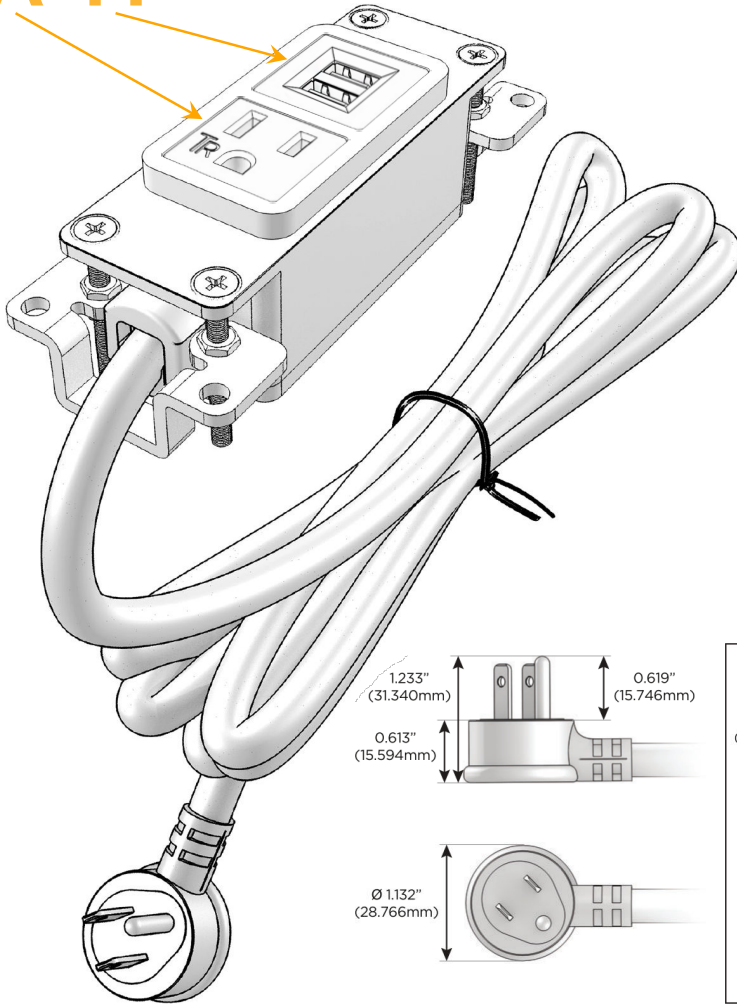

M-POWER-2T

AC POWER & DATA CONNECTIVITY SOLUTION

M-POWER-2T-AM-BZ5AB

Specs:

Modules/Ports:

- **A** Tamper Resistant AC Receptacle
- **M** Double USB-A (Fast Charging Ports - 18W)

Distributed by

Mormax Company, Inc.

8 Westchester Plaza

Elmsford, NY 10523

914-699-0101

sales@mormax.com

mormax.com

A M